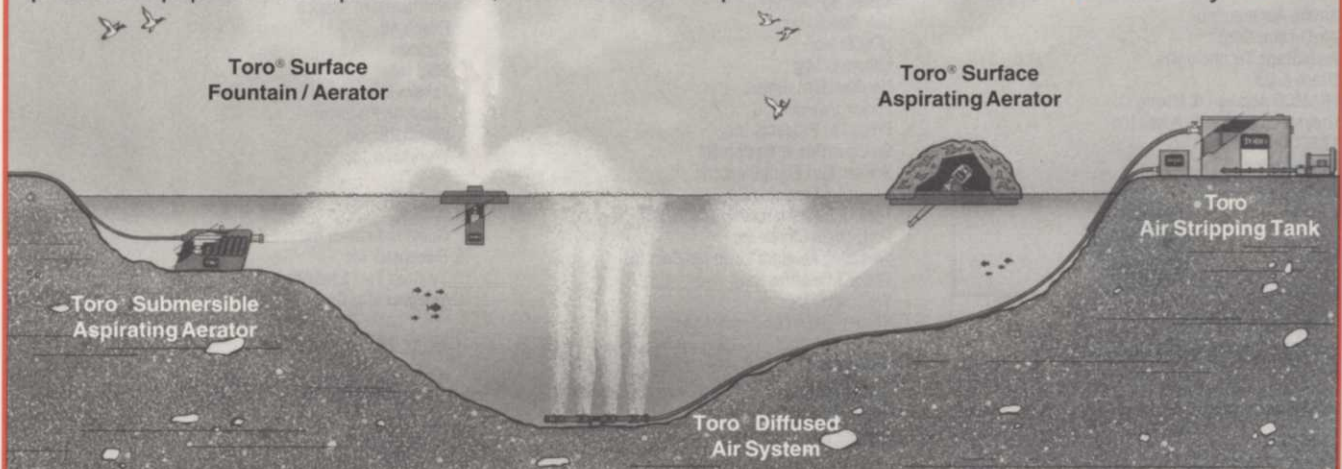

Bleachers

Bench Mfg Co
Curtis Marketing Corp
Outdoor Aluminum Inc

Blowers

Aeolus Inc
Akron Landscape Supply

Ariens Co
Atwater Strong Inc
Billy Goat Industries
Carswell Distributing Co
Deere & Co
DOB Distributors Inc
Encore Mfg Co
Excel Industries Inc
Finn Corp
Goossen Industries
Green Garde Div H D Hudson Mfg Co
Greenline Distributors Inc
Homelite Div Textron Inc
Jacobsen Textron
Landscapers Supply Corp
LESCO Inc
Little Wonder
Northeastern Assocs
Rahrig Sales Inc
Redmax
Reinco Inc
Robin Products/Carswell Import & Marketing
Roto-Hoe
Salsco Inc
Saxon by Wolfe Metal Fab Inc
Shindaiwa Inc
Snapper Power Equipment
Solo Inc
SouthAG
Steiner Turf Equipment Inc
Stihl Inc
Tanaka Ltd
Tempest Technology Corp
Terraline Co
Teufel Nursery Inc
Westheffer Co
Wikco Industries Inc
Yard Vac Products Inc

- The most efficient and effective way to manage pond water elements comes naturally with Toro®

With **TORO**, Controlling The Elements Comes Naturally.

precise equipment for specific sites, from decorative ponds to functional lakes. ■ Naturally. ■

eration equipment. ■ We use air to safely control algae, add oxygen, improve circulation, eliminate stratification and remove contaminants. ■ Our in-depth knowledge combined with a broad range of products allows us to determine the

■ Naturally. ■

■ For more information and the name of the Toro® Distributor in your area, contact: **AquaScope Technologies** 2611 North Second Street, Minneapolis, Minnesota 55411-1634 U.S.A. Phone: 612 / 521-3321 Fax: 612 / 521-1455

Manufactured in the U.S.A.

Circle No. 101 on Reader Inquiry Card