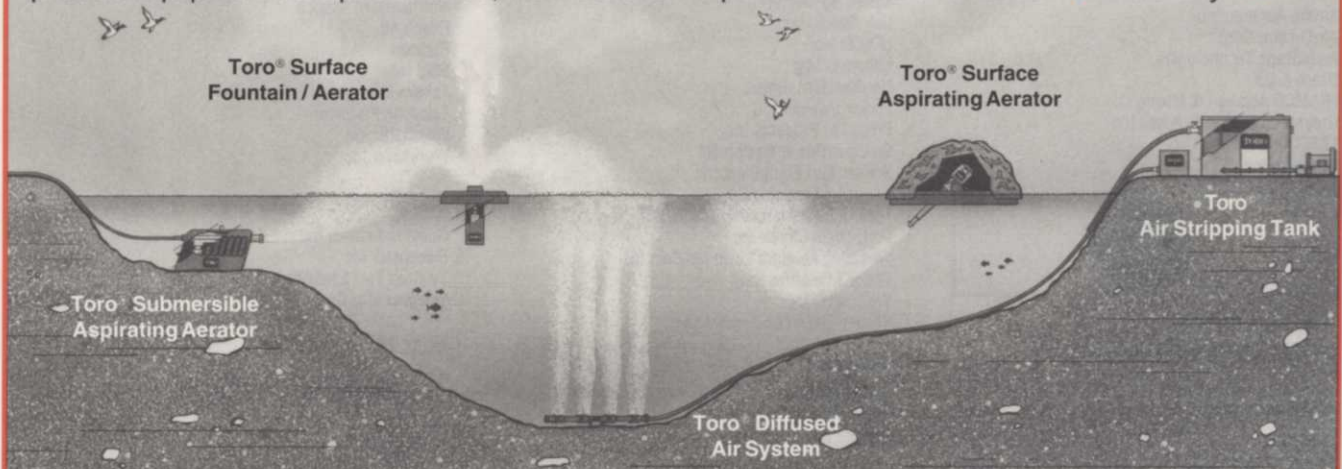

Bleachers

Bench Mfg Co
Curtis Marketing Corp
Outdoor Aluminum Inc

Blowers

Aeolus Inc
Akron Landscape Supply

Ariens Co
Atwater Strong Inc
Billy Goat Industries
Carswell Distributing Co
Deere & Co
DOB Distributors Inc
Encore Mfg Co
Excel Industries Inc
Finn Corp
Goossen Industries
Green Garde Div H D Hudson Mfg Co
Greenline Distributors Inc
Homelite Div Textron Inc
Jacobsen Textron
Landscapers Supply Corp
LESCO Inc
Little Wonder
Northeastern Assocs
Rahrig Sales Inc
Redmax
Reinco Inc
Robin Products/Carswell Import & Marketing
Roto-Hoe
Salsco Inc
Saxon by Wolfe Metal Fab Inc
Shindaiwa Inc
Snapper Power Equipment
Solo Inc
SouthAG
Steiner Turf Equipment Inc
Stihl Inc
Tanaka Ltd
Tempest Technology Corp
Terraline Co
Teufel Nursery Inc
Westheffer Co
Wikco Industries Inc
Yard Vac Products Inc

- The most efficient and effective way to manage pond water elements comes naturally with Toro®

With **TORO**, Controlling The Elements Comes Naturally.

eration equipment. ■ We use air to safely control algae, add oxygen, improve circulation, eliminate stratification and remove contaminants. ■ Our in-depth knowledge combined with a broad range of products allows us to determine the

precise equipment for specific sites, from decorative ponds to functional lakes. ■ Naturally. ■

- For more information and the name of the Toro® Distributor in your area, contact: **AquaScope Technologies** 2611 North Second Street, Minneapolis, Minnesota 55411-1634 U.S.A. Phone: 612 / 521-3321 Fax: 612 / 521-1455

Manufactured in the U.S.A.

Circle No. 101 on Reader Inquiry Card