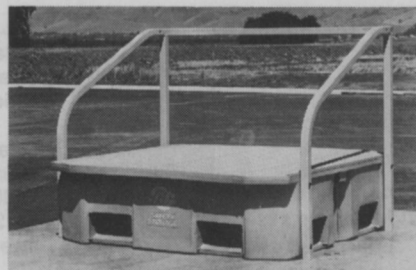

The unit hitches to a tractor and has a triple V-belt drive.

Circle No. 205 on Reader Inquiry Card

Spill containment pallets meet safety requirements

The Safe-T-Pallet from Safety Storage, Inc. of Hollister, Calif., complies with current regulatory agency requirements.

The pallets are designed to accommodate up to four 55-gallon drums or other types of containers weighing up to 5775 lbs. maximum storage capacity.

Circle No. 206 on Reader Inquiry Card

NO. ADVERTISER	PAGE NO.
101 B.A.S.F. Corp.	55
102 Bartlett Tree Experts	54
105 Cushman, Inc.	17
106 Cushman, Inc.	17
107 Cushman, Inc.	17
108 Cushman, Inc.	17
103 Davey Tree Expert Co.	22
104 Deere and Co., John	2-3
133 DowElanco	23
132 Drexel Chemical Co.	18
134 Grace Sierra Co.	49
109 ISK Bio Tech. Corp.	20-21
111 Jacobsen Div. of Textron ..	47
112 Jacobsen Div. of Textron ..	47
113 Lebanon Chemical Corp. ...	14
114 Lebanon Chemical Corp. ...	16
115 Lofts Seeds, Inc.	CV4
119 Maibo Manufacturing, Inc. ..	46
118 Mobay Corp./Dylox	35
116 Mobay Corp./Dyrene	CV3
117 Mobay Corp./Tempo	6-7
120 Monsanto Co.	29
121 Nor Am Chemical Co.	41
122 Olathe Manufacturing, Inc. ..	22
123 Reemay, Inc.	15
110 Roots, Inc.	27
124 Roots, Inc.	57
125 Sandoz Corp.	30-31
126 Service Master Co.	45
127 Tee 2 Green Corp.	CV2
128 Toro Co.	13
129 Turf Seed Co.	5
130 Turfco Manufacturing, Inc. ..	28
131 Valent USA Corp.	19
New Products	
205 Automatic Equipment Manufacturing, Inc.	59
192 DowElanco	53
197 Environmental Soil Systems, Inc.	53
204 Faulkenberg, Inc.	59
198 Gandy Co.	54
202 Green Pro, Inc.	59
196 Justrite Manufacturing Co. ..	53
193 Mobay Corp.	53
194 Power Up, Inc.	53
201 Rhone Poulenc Ag Co.	54
206 Safety Storage, Inc.	59
191 Scotts & Sons, O.M.	53
203 Silawnets	59
200 V & B Manufacturing Co. ...	54
199 Witco Industries	54
195 Zee Medical, Inc.	53