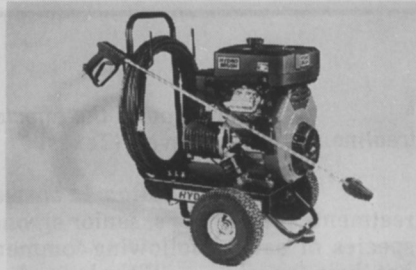

zero degree nozzle spray with a 25 degree fan.

The company's pressure washers also are equipped with fold-up handles and kick-down front braces as space savers during transportation.

Circle No. 204 on Reader Inquiry Card

Heavy-duty sprayer takes on many tasks

From Automatic Equipment Manufacturing Co. comes the MC-50R model heavy-duty sprayer.

Features include a 50-gallon polyethylene tank, roller pump and suction hose connection for premixing chemicals.

The unit hitches to a tractor and has a triple V-belt drive.