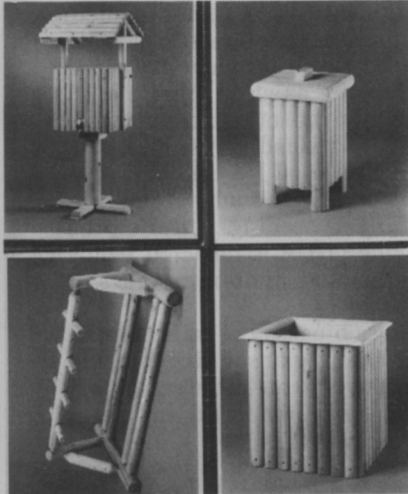

PRODUCTS from page 54

Spice up course with cedar accessories

From Green Pro, Inc. comes a line of cedar accessories for the golf course.

Among the company's offerings are included a tee box bench, wood waste container, soil and seed box and cooler stand.

The firm also manufactures a cedar log rack for the bag drop area. Green Pro says the accessories are maintenance free and competitively priced.

Circle No. 202 on Reader Inquiry Card

Life-size silhouettes add to scenery

Silawnets are life-size silhouettes which make eye-catching additions to lawns, gardens or golf courses. They are available in a variety of people and animals, including golfer silhouettes. They are constructed of durable colorfast black, rigid plastic.