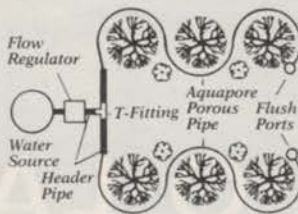

P.O. Box 6710 • Phoenix, AZ 85005-6710 • 602/936-8083 • 800/635-8379

Circle No. 104 on Reader Inquiry Card