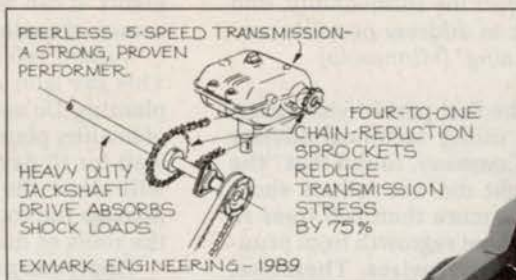

# Lo-torq means long-life.

Exmark's lo-torq gear drive reduces stress and increases transmission life.

Exmark introduces the new Turf Tracer™ 1800 — the latest addition to our growing line of Exmark professional turf care equipment.

This power-packed unit sets new standards for walk-behind mowers. The Turf Tracer's unique 60-inch floating cutting deck actually "traces" the contours of uneven terrain ensuring a see-it-to-believe-it cut, every time. The Turf Tracer's lo-torq gear drive takes stress off the transmission, increasing transmission life. Convenient control panel puts electric start and electric blade clutch at your fingertips.