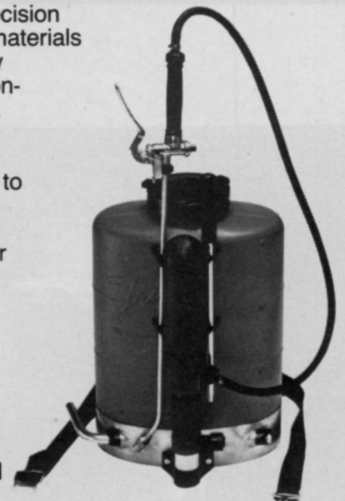

BIRCHMEIER Backpack Sprayers Fit Any Size Person Instantly!

New scuba-type straps adjust quickly and easily to fit any size person. Lightweight and well-balanced with operator comfort in mind. This UV treated polyethylene tank has precision components of the best materials available. Pump assembly is external to minimize contact with corrosive liquids. The trigger control is the best of its kind, made of solid brass and designed to last a lifetime. Birchmeier Backpack Sprayers have proved their worth all over the world.