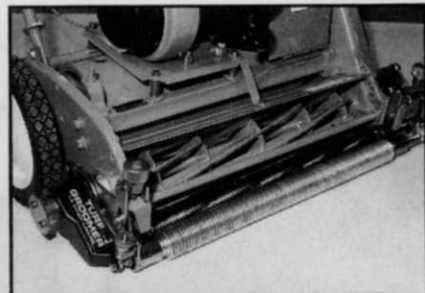

19- and 22-inch greens mowers.

The Turf Groomer lifts up and cuts horizontally-growing grasses and surface runners, which are then clipped by the mower reel.

The strong vertical grass resulting from regular use of the groomer provides a smooth putting surface, in-