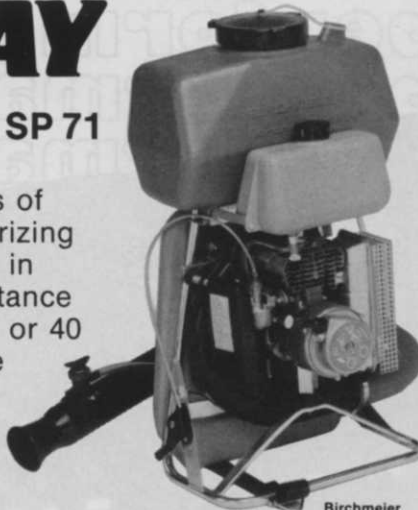

Engines

Arizona Power Equipment Co

From mist to dust . . .

THREE WAYS TO SPRAY

Birchmeier Micronizer SP 71

A robust gasoline powered sprayer ideal for large areas of application. The self-pressurizing tank provides constant flow in any position. The throw distance is up to 50 feet horizontally or 40 feet vertically. This machine easily converts to dispense granules or dust.