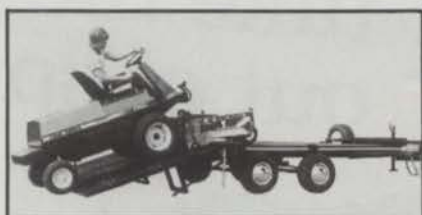

PRODUCTS

Sno Bird trailers offer multi-purpose use

Sno Bird Trailer Co. Inc. offers six models in its expanded line of utility trailers.

The six are available in 12 ft., 16 ft., and 22 ft. bed lengths, and can accommodate several different pieces of equipment such as wide front end mowers and utility tractors.

Ideal for commercial mowing, landscape, and general ground care

services, the trailers feature beaver tail and loading ramp, splash guards, tie-down loop brackets, 10-ply tires, 7-gauge rims, and a standard lockable tool box. Capacities