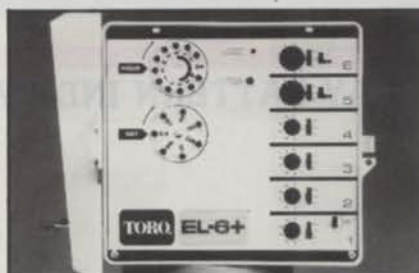

Circle No. 192 on Reader Inquiry Card