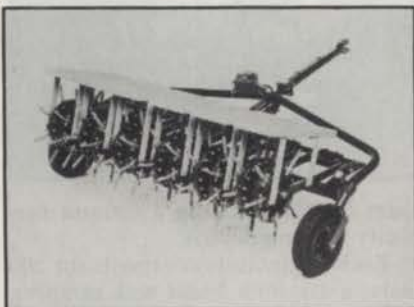

## Tractor-drawn units aerate large areas

Two tractor-drawn aerators from Ryan offer a solution for aerating large turf areas like parks, athletic fields and fairways.

Designed principally for large, flat areas, the Tracaire can be used with coring, slicing or open spoon tines, which leave a coring pattern of 6x6 inches penetrating up to four inches deep. The Tracaire can be mounted on tractors with a category one 3-point hitch with 1,000-lb. lift capacity.

For rolling uneven turf areas, the Renovaire features independently-

Zectran 2E mexacarbate pesticide.

RTU is designed for controlling unwanted bushes, trees and vines around buildings, roughs, fences, rights-of-way, and other non-crop locations.

Super D Pro provides broadleaf weed control in ornamental turf areas such as golf courses and athletic fields.

Zectran 2E controls snails, slugs,

aphids, and scales on ornamentals, flowers, shrubs, vines, trees, and turf.  
Circle No. 191 on Reader Inquiry Card

## Ford doubles its commercial mower line

Three new commercial lawn mowers double Ford Tractor's selection. The models are the C38 Intermediate, the

mounted tine wheel pairs that follow surface contours. Each pair of wheels also has a weight tray that holds up to 150 lbs. for more downward pressure. The Renovaire can also be equipped with coring, slicing or open spoon tines.