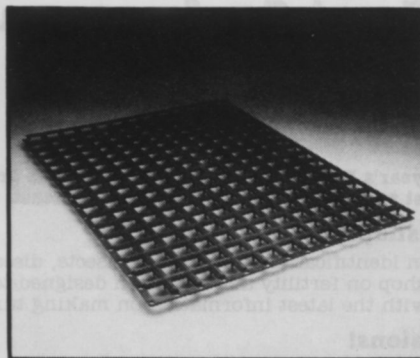

Circle No. 196 on Reader Inquiry Card

New compound yields low-burn nutrients

Reseachers have discovered a unique nitrogen compound that combines low burn, stability and controlled availability in one fertilizer solution.

N-Sure nitrogen solution (28-0-0) is the first and only lawn fertilizer to contain triazone, which has been developed by Arcadian Corp.

In field trials comparing N-Sure to urea and urea-based nitrogen solutions, N-Sure solution caused little or no foliar burn. Arcadian claims the new product also received higher marks for turf color and vigor.

"A major Midwestern university also found that the triazone form of nitrogen found in N-Sure solution released nitrogen more slowly than urea, but not as slowly as IBDU," noted a press release from Arcadian's public relations agency.

N-Sure is labelled for both northern and southern turfgrasses.

"N-Sure solution provides lawn care operators with a stable, non-burning alternative to urea, which should be particularly helpful for spring and summer fertilization," says Jerry Hakenson, technical service rep for Arcadian.

Circle No. 197 on Reader Inquiry Card