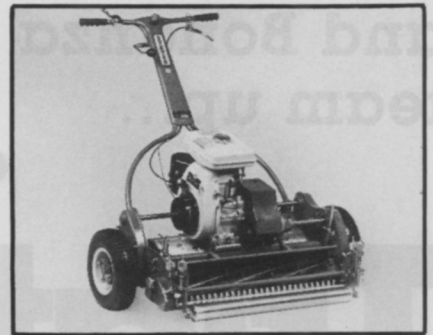

Circle No. 191 on Reader Inquiry Card

Reel mower designed for use on compact tractors

Huxleys' TR66 hydraulic reel mower, developed in Alresford, Hampshire, Eng., can be easily and quickly attached to or removed from a compact tractor.

The reel mower features a fully-independent hydraulic drive system for consistent performance, three individually pivot-mounted reels for even work on both level and undulating ground, and a low all-up weight for a minimum ground pressure, maximum stability, and optimum weight distribu-

Clean Fast, Save

Tough sweeper scrubs

TENNANT® 186 sweeps 6 times faster than pushbrooms; covers 34" path, up to 18,000 square ft./hr. Heavy steel wraparound bumper; reinforcing throughout. Powerful brush/vacuum system for nearly 100% dust control. Converts to scrubber in minutes.

Removes grease, dirt, oil, other spillage — in one pass. Choose 8 hp gas, LP, or quiet 24 V. battery. "Type EE" available.