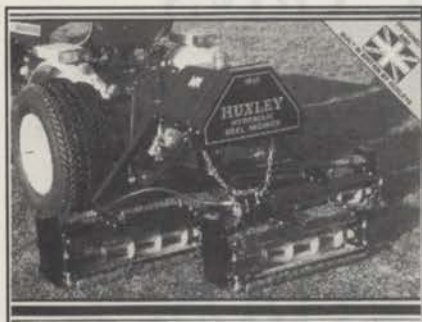

tion on all grass areas.

Circle No. 192 on Reader Inquiry Card

Weather monitor provides needed data

The Agri-Scribe is a low-cost, low-maintenance, easy-to-use weather monitor that automatically samples air temperature, relative humidity, leaf wetness, and rainfall each hour, according to the manufacturer, Reuter-Stokes Canada Ltd.

With its six-volt alkaline battery, the device stores the most recent two weeks of data in protected memory. The information can be retrieved either through the display

or with an optional printer.

The electronic Agri-Scribe replaces mechanical recorders as the environmental monitor for integrated pest management programs.