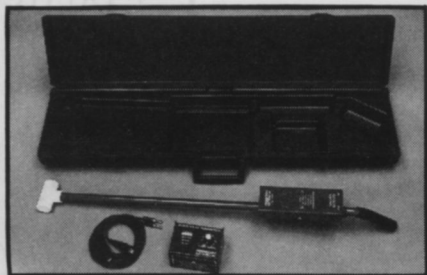

Cable locator features tracking speaker

Progressive Electronic's Model 501 cable locator, an "RF"-type cable locator for tracing the path and finding the depth of cables, wires, and pipes, now features a speaker in the receiver for listening to the tracking tone. Headphones are no longer needed.

For locating cable underground, and in walls, floors, and ceilings, the Model 501 features a carrying case for quick and easy transport.

Circle No. 195 on Reader Inquiry Card

Grid System protects turf from traffic

The Grid System is a product used to protect turf at the ends of cart

paths or edges of sidewalks from heavy traffic.

The grid is a plastic surface that protects the root zone while allowing the rhizomes and stolons to grow naturally. The manufacturer, Chempath Inc., says worn or bare areas of turf can be repaired with the Grid System and will not wear out again.

The 2x2½-foot grid pieces interlock and can be used to protect areas of any size or shape on hillsides, pedestrian walkways, erosion areas, maintenance roads, and any green area of a municipal or commercial development.