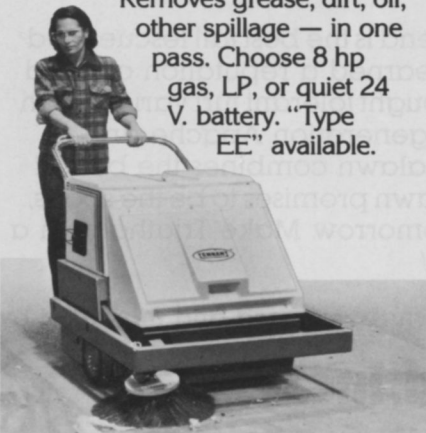

Circle No. 150 on Reader Inquiry Card

Sweep tight areas

TENNANT® 215 cleans 46" path, 70,000 square ft./hr. More than 20 times faster than hand methods, 4 times faster than walk-behind models. Compact, maneuverable for cleaning congested areas. Excellent dust control. Multi-level hopper dump optional. 8 hp gas or LP engine or 36 V. battery power.