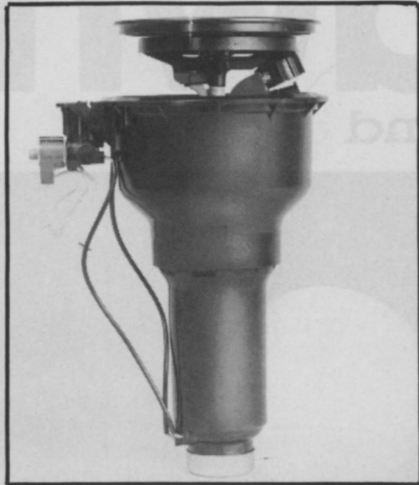

## Rain Bird introduces pair of rotors

Rain Bird has incorporated an efficient diaphragm valve design in its new 91DR and 95DR rotors for maximum performance. Because they need less pressure and energy to operate than do traditional piston valve-operated rotors, the new rotors are more cost-efficient.

The full-circle 91DR and full or part-circle 95DR have a flow rate of 28 to 78

gpm and an operating pressure of 60 to 120 psi. The double-nozzle rotors, which are designed for single-row applications, have a spacing range of 90 feet or more.