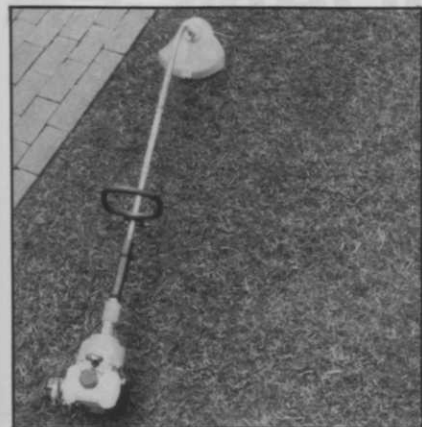

Circle No. 192 on Reader Inquiry Card

Jake expands reel mowers with new triplex model

Jacobsen has designed a lightweight triplex mower for precise grooming of formal and semi-formal turf.

The TF-60 features five hydraulically-powered blade reels which cut a 62-inch swath at heights from 1/4 to 3/4 inch.

The TF-60 can be used on golf course collars, tees, and fairways where a close height is required.

The hydraulic traction drive allows for varying cutting frequency to match both height and type of turf. Reels are reversible to permit back-

lapping in place.

The triplex has an eight gallon fuel tank. The interchangeable grass catchers are standard.

Circle No. 193 on Reader Inquiry Card.

Stihl trimmer smallest in line

The Stihl FS-51 AVE trimmer takes care of those small, but important jobs.

At 11 pounds, two ounces, the trimmer is the smallest on the Stihl product line. Its lightweight design makes it perfect for lawn edging, cutting around trees and bushes, and along walls and fences.

The trimmer utilizes an electronic ignition system for easy starting. Other features include an adjustable loop handle and centrifugal clutch.