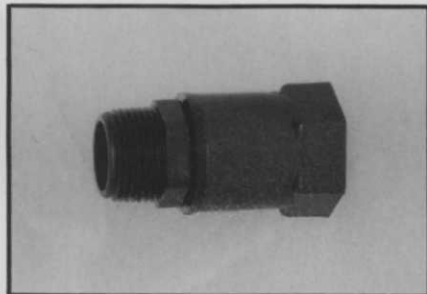

Head-Lok is a PVC fitting which is placed between the riser and sprinkler head below ground. When someone tries to remove the head, a

swiveling action prevents the removal without extensive digging.

Head-Lok is available in 1/2-inch, 3/4-inch, and one-inch sizes.