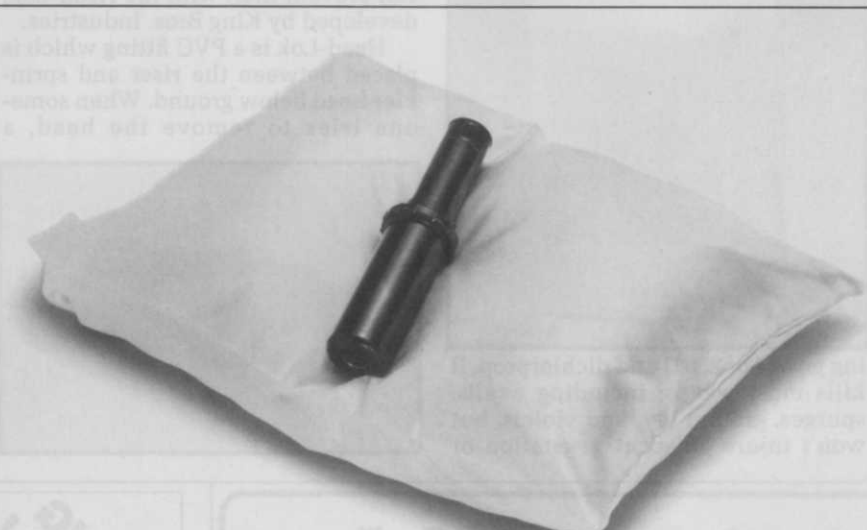

EDITORIAL INFORMATION **EIS** SERVICES

If you are interested in obtaining any available or additional editorial research or reference materials published in this or previous issues, direct inquiries to Kathleen Maciuszko at (216) 826-2839, ext. 839.