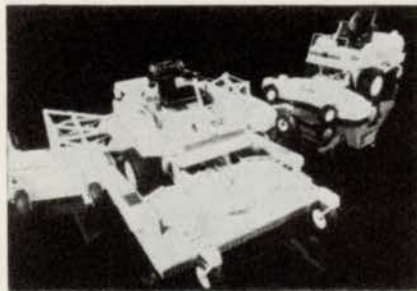

Circle No. 194 on Reader Inquiry Card

Ford 67-hp tractor available with backhoe

Ford has introduced its new 655A tractor-loader-backhoe, available with a 15-foot backhoe. The 655A is powered by a 256-cubic inch, natu-