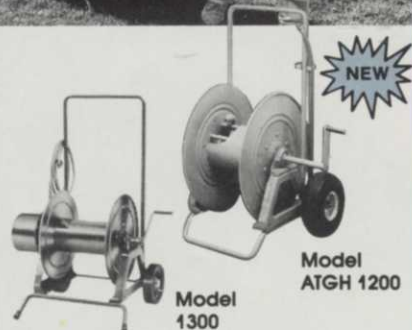

Hannay Portable Reels make it easier than ever to use hose and cable in a variety of grounds maintenance jobs. Ideal for stadiums, parks and recreational areas, these dependable reels provide all the mobility you'll need to help you get the job done—wherever the job is. They're available in handy, easy-to-carry models or with sturdy, easy-rolling wheels.

Send today for free catalogs.

HANNAY REELS

CLIFFORD B. HANNAY & SON, INC., 600 EAST MAIN STREET
WESTERLO, NEW YORK 12193 • TELEPHONE (518) 797-3791
Circle No. 108 on Reader Inquiry Card