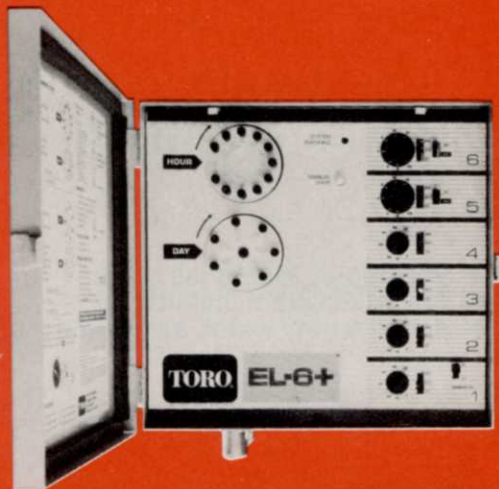

Excellence in Irrigation®

TORO

The Toro Company, Irrigation Division, P.O. Box 489, Riverside, CA 92502

Circle No. 146 on Reader Inquiry Card