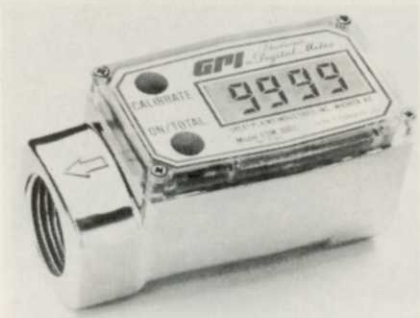

**\$129.95\***

\*Suggested retail.

Excellence in Irrigation®

**TORO**

The Toro Company, Irrigation Division, P.O. Box 489, Riverside, CA 92502

Circle No. 146 on Reader Inquiry Card

Front grate bars, tow bar, and swivel wheel assembly are standard. A mulch catcher attachment is made for all models.

Circle No. 194 on Reader Inquiry Card

**Electronic flow meter measures liquid sprays**

A new electronic digital meter by Great Plains Industries tells exactly how much you or your applicator has

sprayed on each service call. Made of stainless steel, the EDM-300S high pressure unit (up to 600 psi) installs easily onto the pump, spray gun, or boom. It is compatible with all fertilizers, herbicides, insecticides, fungicides, and other chemicals. Flow range is from three to 30 gallons per minute.

The unit comes with push button calibration and lithium power cells rated for 1,700 duty hours.

The EDM-300S features Delrin rotor and support, tungsten carbide shaft, ceramic bearings, and straight flow through which minimizes pressure drop and provides easy flushing