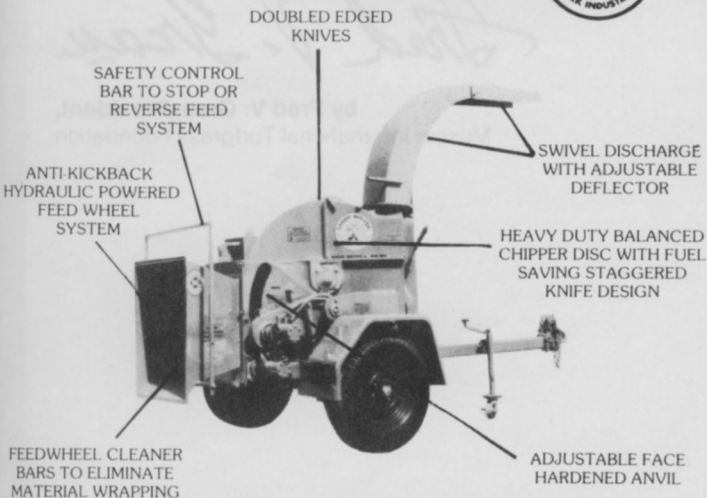

This index is provided as an additional service. The publisher does not assume any liability for errors or omissions.

MORBARK "EEGER BEEVER"

ORIGINALITY OF CONCEPT SETS THE . . . STANDARD FOR THE INDUSTRY!

◆ **BUY WITH CONFIDENCE** The Eeger Beaver is supported by a Nation Wide Dealer Net Work and produced by a company with over 25 years of manufacturing experience. ◆ **MORE ECONOMICAL** Change knives in minutes - uses 30 percent less fuel - low cost maintenances. ◆ **SAFER & QUIETER** No kickback, operates with less noise, meets ANSI guidelines.

MORBARK INDUSTRIES, INC.

P.O. Box 1000 ◆ Winn, Michigan 48896 ◆ (517) 866-2381
Circle No. 115 on Reader Inquiry Card

BIG