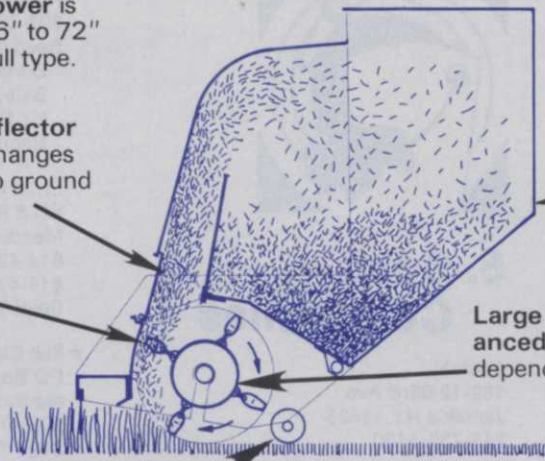

Why a Lawn Genie does more work.

The Lawn Genie Pick-up Mower is available in ten models from 36" to 72" engine or PTO driven, lift or pull type.

Quick flip deflector panel easily changes from pickup to ground discharge.

Reversible cutting knives quickly interchange with thatching blades for real versatility.

Adjustable, full-width gauge roller assures even cutting.

Spring, summer, fall. The Lawn Genie from M-C keeps working.

Quick dump hopper empties from the tractor seat.

Large 8⁵/₈" diameter balanced rotor for smooth, dependable operation.

Ask your local M-C Dealer for a demonstration or call or write M-C for more information.

Mathews Equipment Co.
Crystal Lake, IL 60014
815/459-2210