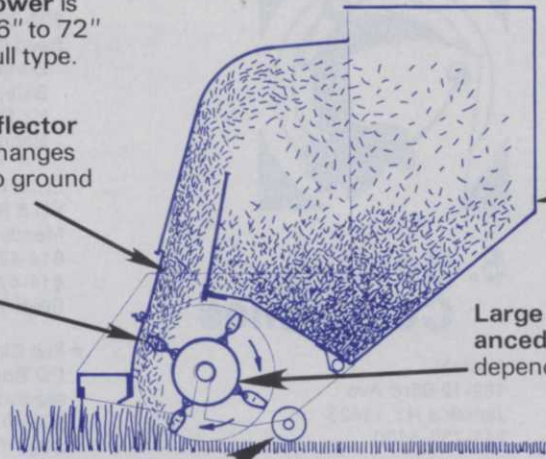

Spring, summer, fall. The Lawn Genie from M-C keeps working.

Quick dump hopper empties from the tractor seat.

Large 8⁵/₈" diameter balanced rotor for smooth, dependable operation.

Ask your local M-C Dealer for a demonstration or call or write M-C for more information.