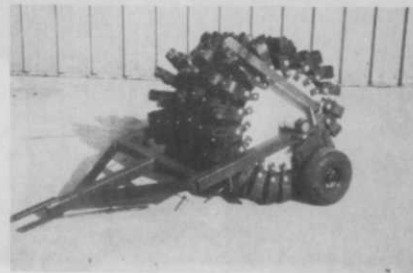

Circle No. 161 on Reader Inquiry Card

Mowers can gang up on really big jobs

Heavy-duty commercial Bunton gang mowers cut from 52 inches to over 20 feet, and are independently powered so they are easy to pull, even with small tractors. Each unit is powered by an 8-hp engine. There is a choice of up to five units, and the mowers can be transported in tandem with an overall width of only 53 inches. A unique hitch and back-up bar makes hitching quick and simple, and allows

Circle No. 163 on Reader Inquiry Card

Blow debris away with attachment

Olathe introduces its Model 67 Leaf and Debris Blower to blow leaves,

grass clippings, sand and debris off paths, fairways, and parking lots quickly and efficiently. The Model 67 attaches to the Toro Groundmaster 72 to create a hurricane force wind which can be channeled either direction with a directional chute controlled from the operator's seat. The heart of the Model 67 is a 24-inch diameter fan driven by the Groundmaster's P.T.O.

Terra, which can be pulled by an 11-hp tractor, features 140 tines, available in either 1/2-in. or 5/8-in. sizes with a spacing of 3 1/2 to 4 inches.

Circle No. 165 on Reader Inquiry Card

Turf Blazer mows acres per hour