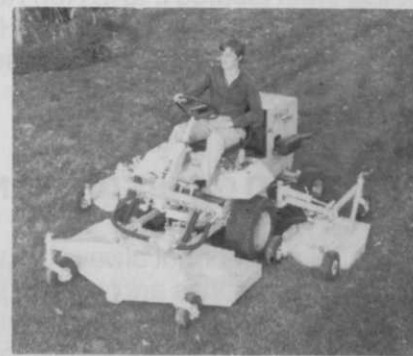

chine. The mower is powered by a 747 Tractor with a field-tested, 3-cylinder, water-cooled, 27-HP diesel engine in conjunction with hydrostatic transmission.

Circle No. 166 on Reader Inquiry Card