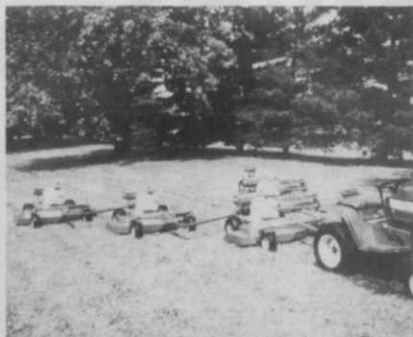

Circle No. 160 on Reader Inquiry Card

Orthene approved for turfgrass use

Orthene Tree & Ornamental Spray has received EPA approval for use in the control of turfgrass insects. It is registered to control many species of armyworms as well as sod webworm, leafhopper, and greanbug. Orthene is compatible with most commonly used fungicides and is not phytotoxic to the turf. Chevron Chemical Co. said the spray can be applied without protective equipment or clothing, and workers can re-enter the turfgrass area as soon as the spray deposit has dried.

Circle No. 161 on Reader Inquiry Card

Mowers can gang up on really big jobs

Heavy-duty commercial Bunton gang mowers cut from 52 inches to over 20 feet, and are independently powered so they are easy to pull, even with small tractors. Each unit is powered by an 8-hp engine. There is a choice of up to five units, and the mowers can be transported in tandem with an overall width of only 53 inches. A unique hitch and back-up bar makes hitching quick and simple, and allows

Circle No. 163 on Reader Inquiry Card

Blow debris away with attachment

Olathe introduces its Model 67 Leaf and Debris Blower to blow leaves,

grass clippings, sand and debris off paths, fairways, and parking lots quickly and efficiently. The Model 67 attaches to the Toro Groundmaster 72 to create a hurricane force wind which can be channeled either direction with a directional chute controlled from the operator's seat. The heart of the Model 67 is a 24-inch diameter fan driven by the Groundmaster's P.T.O.