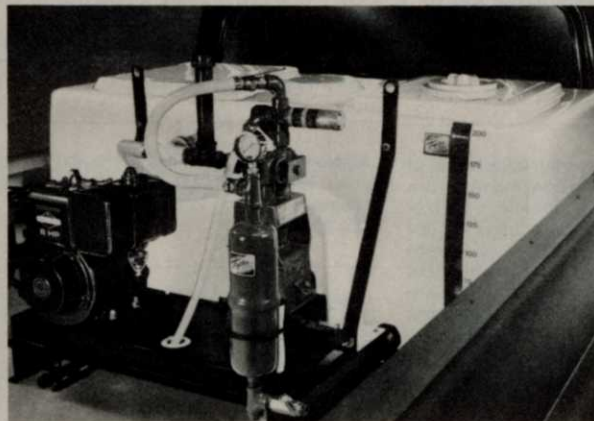

PEST CONTROL SPRAY UNITS BUILT FOR YOUR PICK-UP OR VAN.

PC200 gallon spray unit shown mounted in bed of pick-up.

PC200 gallon spray unit shown here through rear door of van.

The experts at Tuflex are on the move to stay a step ahead of your pest control problems. Tuflex is the only manufacturer to specialize in seamless fiberglass spray tanks built specifically for the pest control and lawn care industry.