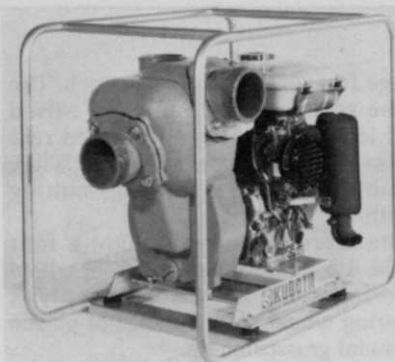

trencher that can dig depths of 5-feet, widths to 16 inches, depending on boom and chain set up. A hydraulic backfill blade is standard. An optional front-mounted utility backhoe is also available.

Circle No. 182 on Reader Inquiry Card

Kubota begins marketing water pumps

Kubota Engine Division is expanding its product line to include six models of Kubota pumps. Having marketed their pumps in developing countries throughout the world for more than 15 years, Kubota is now offering them to the U.S. market through local distributors.

All models are gasoline-powered with Kubota-manufactured engines, featuring solid state ignition, cast iron cylinder liner, projection-type spark plug, ball bearings on the crankshaft, stellite valves and an extra quiet USDA muffler.

Four models, 1½, 2, 3 and 4-inch, are self-priming centrifugal. They feature 6,360 to 28,620 gallons per hour pumping output, 82' to 92' total head; 25 suction head; and self-priming time of 40 to 90 seconds.