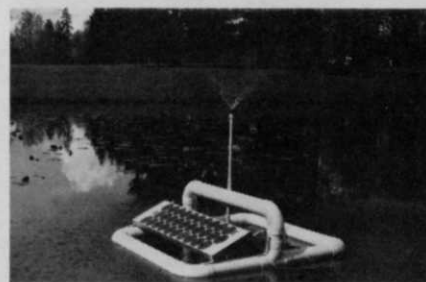

Circle No. 183 on Reader Inquiry Card

Nobrush controls weeds, grass

Nobrush from the Randustrial Corp., Cleveland, is a dry, granular product for weed control and wherever bare ground is desired. The degree of weed control and duration of effect will vary with the amount of chemical applied, soil type, rainfall and other conditions.

Usually, one application sterilizes the ground for one growing season. Nobrush is an effective control for annual and perennial weeds and grasses such as foxtail ryegrass, wild oats, crabgrass, cheatgrass, ragweed, goldenrod, plantain, dandelion, smooth brome, Canadian bluegrass and others. Nobrush may be sown by hand or with the Randustrial Weed Control Spreader.

Circle No. 184 on Reader Inquiry Card

Sun powers pond aerator

The Solar Powered Pond Aerator can replenish oxygen in ponds, fight algae growth and help to eliminate objectionable odors. The power source is a photovoltaic panel which converts