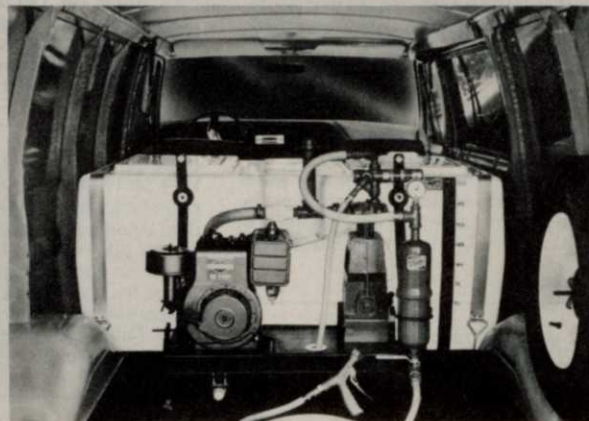

PEST CONTROL SPRAY UNITS BUILT FOR YOUR PICK-UP OR VAN.

PC200 gallon spray unit shown mounted in bed of pick-up.

PC200 gallon spray unit shown here through rear door of van.

The experts at Tuflex are on the move to stay a step ahead of your pest control problems. Tuflex is the only manufacturer to specialize in seamless fiberglass spray tanks built specifically for the pest control and lawn care industry.