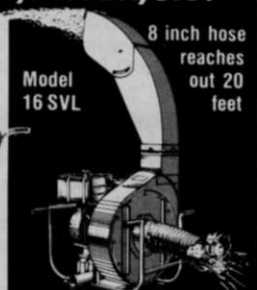

Put a **WHIRLWIND FORCE** to work
to **SWEEP UP LEAVES, LITTER, etc!**

TAKE-ALONG 'BIG JOB' LOADER

HAUL THIS 16 horsepower MI-T-VAC on any truck (or trailer we make) and clean up wet or dry problems. Fills dump truck with leaves in 25 minutes!

Lo-Blow, the Air-Broom®

HEAVY DUTY BLOWER-SWEEPER helps a small crew gather more leaves, trash, clippings in less time. For details on today's 5 to 45 horsepower models, call Area 216 947-2344.

ATWATER STRONG DIVISION

BOX 68 · ATWATER, OHIO 44201
LAWN EQUIPMENT SINCE 1949

8 inch hose reaches out 20 feet
Model 16 SVL

MI-T-VAC VACUUMS
3600 CU. FT. / MINUTE