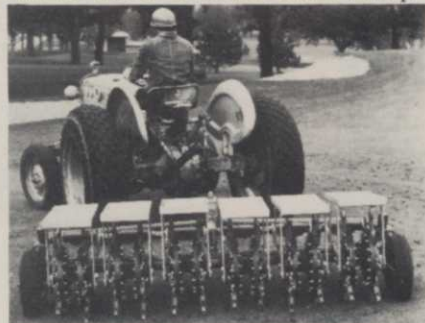

tional 12 foot dragmat is possible for both models.

Circle No. 176 on Reader Inquiry Card

Velsicol, SUNY research termiticide products

Velsicol Chemical Corp. and the Research Foundation of the State University of New York have announced their licensing agreement to research, develop and commercialize new termiticide products. Research will involve a type of delayed action fluorinated insecticide which is said to be insect-specific and environmentally safe.

Circle No. 177 on Reader Inquiry Card

Bowie introduces compact aero-mulcher

Bowie Industries has added the Bowie Aero-Mulcher to its line of hydro-mulchers. The unit is capable of blowing all grades of baled hay and wet or