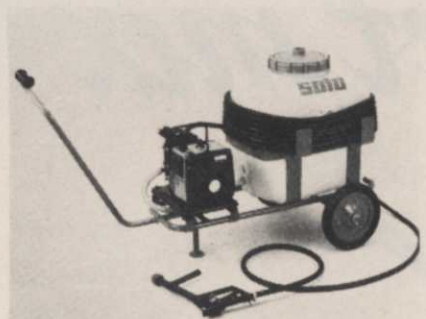

features tubular steel frame, removable handlebar, 16 gallon corrosion

proof plastic tank and self-priming, gear driven, double piston diaphragm pump.

Circle No. 182 on Reader Inquiry Card

Decorator planters available from Clean City Squares

Clean City Squares Inc. has introduced decorator planters with anodized or painted bronze finish aluminum frames and aggregate stone panels. Planters available in three sizes and 29