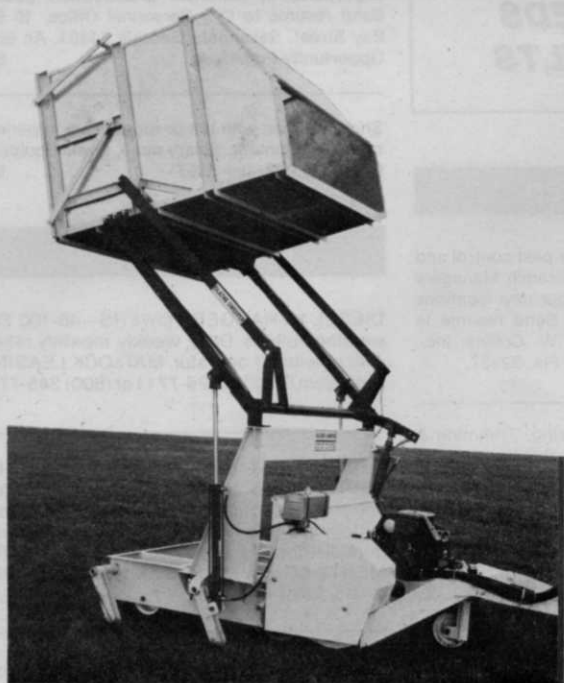

Olathe

TURF & TREE

TURF SWEEPER

The Model 166 High Lift Sweeper sweeps grass, leaves and debris and has a 5 cu.ft. hopper which will dump at 9'. Features include a twin cylinder engine, a universal hitch and a full 60" sweeping width.

AERO THATCH & SEEDER

The PTO Driven Model 83 Aero Thatch and the Model 93 Seeder featuring a 48" seeding swath have teamed up to do your aerifying/thatching/seeding operation efficiently and economically. Call or write for more information.