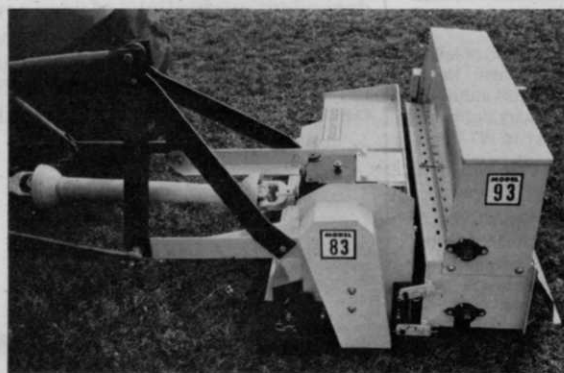

Olathe

TURF & TREE

TURF SWEEPER

The Model 166 High Lift Sweeper sweeps grass, leaves and debris and has a 5 cu.ft. hopper which will dump at 9'. Features include a twin cylinder engine, a universal hitch and a full 60" sweeping width.

AERO THATCH & SEEDER

The PTO Driven Model 83 Aero Thatch and the Model 93 Seeder featuring a 48" seeding swath have teamed up to do your aerifying/thatching/seeding operation efficiently and economically. Call or write for more information.