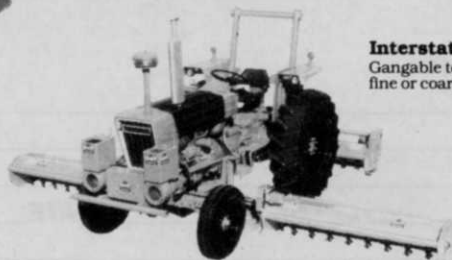

We needed a very versatile mower that could perform well mowing slopes and also handle cutting down areas to water retention areas that has to be allowed to grow lower before ground conditions are firm enough to use it. It is necessary to have a mower unit that could be hung out over the side of lawn beds for trimming and get the job done. The flail mowers have that our flail mowers achieve in our time test areas.

Heavy Duty
48", 60", 72"
fine cut only, reversible

Super Heavy Duty
48", 60", 74", 88"
fine or coarse cut for
higher h.p. tractors.

Interstater®
Gangable to 21'
fine or coarse cut

the original safety flail mowing system
MOTT CORPORATION