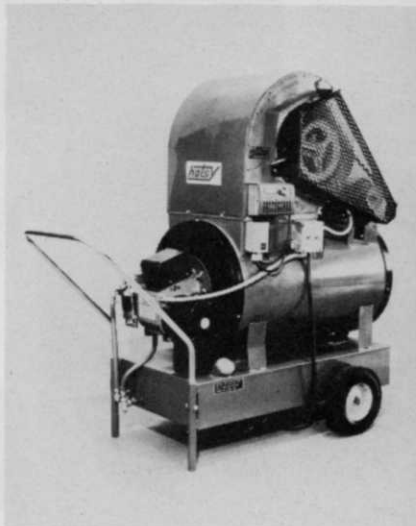

WT&T PRODUCTS

Ditch Witch has introduced the V250 lawn plow, a compact, 25-hp. vibratory plow. The V250 can make underground

installations of cable, plastic pipe, and other lines for water, power, and residential sprinkler systems. Its drive and plow lift systems work efficiently and dependably.

Write No. 702 on reader service card

A 19 HP Wisconsin Diesel engine has been added to Bunton's rotary tractor line. This air-cooled engine has a forged crankshaft, cast iron cylinder, and die-cast aluminum crankcase. Its

Write No. 704 on reader service card

Portable space heater model 230 from the Hotsy Corporation, circulates 2,500 cubic feet of heated air every minute. Wide-angle, squirrel-cage blower pro-

duces a warm atmosphere in subzero conditions. The model, which generates 230,000 BTUs, uses ordinary kerosene or home-heating fuel oil and plugs into 110-volt power outlets. UL approved, the space heater has burner and blower switches and an adjustable, automatic thermostat.