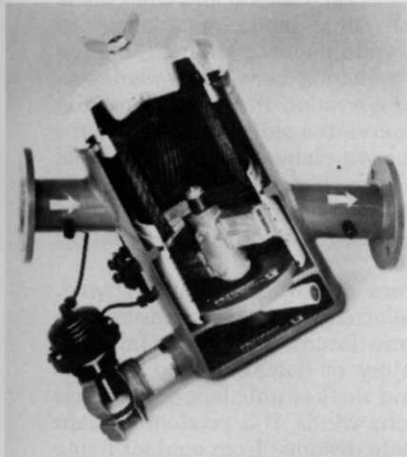

Products from page 89

Six **Filtomat filters**, offered by Global, range in inlet diameter from 3 to 12 inches and in flow rate from 110 to

2,630 gallons per minute. All operate at 30 to 150 psi and are self-cleaning.

Each model comprises a two-compartment filtering system. In the upper compartment, water passes through a perforated plastic cylinder that acts as a

Continues on page 94

Preserve Your Copies of
WEEDS, TREES & TURF in