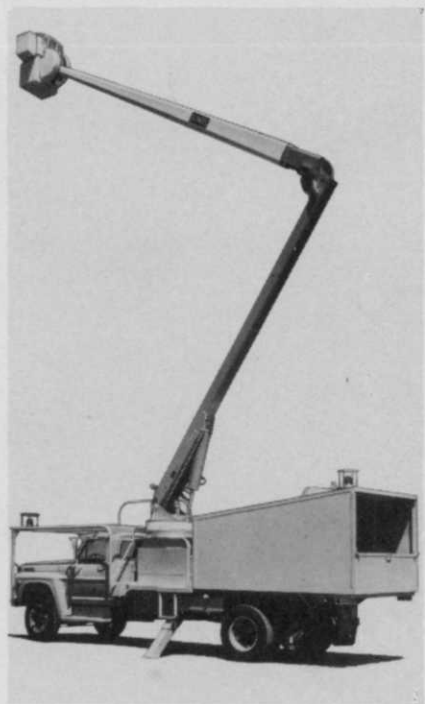

Equipped with Hi-Ranger chip boxes, Hustler II series 4FI and Linesman II Series 5FI Hi-Ranger aerial manlifts suit trimming and clearance work by