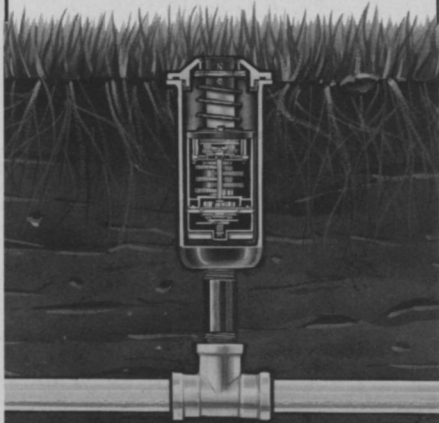

material and labor with Pocket Pal. It is constructed of heavy-duty vinyl and fits in a pocket. The analyzer is water-proof, mar proof, and requires no wires of batteries. There is nothing to break or wear out. Pocket Pal handles jobs from as little as 1,000 square feet up to 10 acres or more in a few seconds. Reinco, Inc., makes it.

Write No. 705 on reader service card

Microscope with light, the Panasonic FF-393, helps identify and diagnose disease and insect problems under close scrutiny. It is a portable, precise,

and useful tool, magnifying images up to 30 times. Its light operates on two AA batteries; blue filter assures a distinct and vivid image. A switch mechanism turns the light on when the microscope

Continues on page 94

**Underneath it all...
Weather-matic,[®]
the hidden secret
of beautiful
landscaping.**

**Quiet, Cost-effective
operation for medium
range with our
G Series sprinklers**

- Rotary pop-up with sealed gear train.
- Minimal pressure and flow required to pop-up and seal.
- Self flushing action removes particles.
- Full and part circle sprinklers can be valved together.
- Easy to service above ground.
- Arc size field-adjustable from 70° to 340°.
- Arc location adjustable during sprinkler operation.
- Housing, gears and components of highest quality, space-age plastics.
- Optional features: rubber covers, vandal resistant screws, range adjustment on G40F and G40PC.