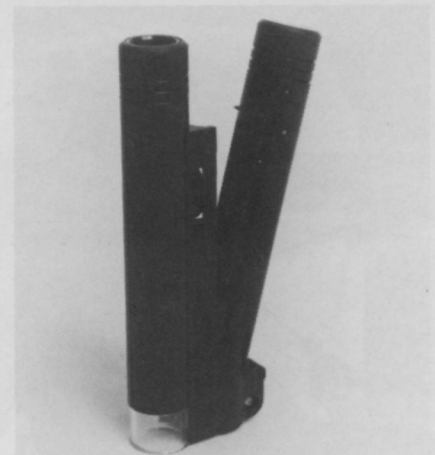

material and labor with Pocket Pal. It is constructed of heavy-duty vinyl and fits in a pocket. The analyzer is water-proof, mar proof, and requires no wires of batteries. There is nothing to break or wear out. Pocket Pal handles jobs from as little as 1,000 square feet up to 10 acres or more in a few seconds. Reinco, Inc., makes it.

Write No. 705 on reader service card

Microscope with light, the Panasonic FF-393, helps identify and diagnose disease and insect problems under close scrutiny. It is a portable, precise,