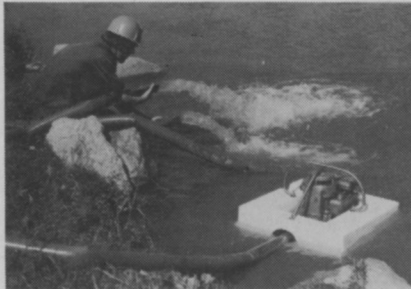

Write No. 706 on reader service card

A floating evacuation pump operates within two inches of water and can pass up to 3/4-inch diameter solids. It discharges water at a rate of 350 to 700 gpm. This Otterbine pump is equipped