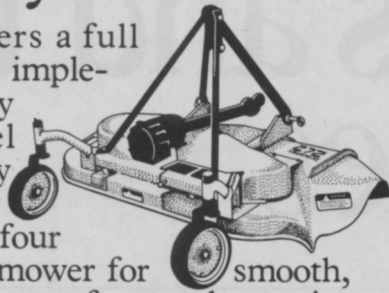

Write 136 on reader service card

FELDMANN COMBINATION TILLER—AERATOR

- 18" rotary garden tiller digs deep for a finely tilled seed bed
- 15½" power lawn aerator penetrates turf, promotes thatch deterioration, allows water, air and fertilizer to reach grass roots for lush, green lawn
- Dependable chain drive powered by rugged, reliable 2-hp Briggs & Stratton engine
- Lightweight, easy handling; fold-down handle for compact storage and transportation

Model
1815

Feldmann

Engineering and Mfg. Co., Inc.
Sheboygan Falls, WI 53085
414/467-6167

Write 119 on reader service card

Even if you don't own a John Deere tractor, you can still have John Deere behind you.

John Deere offers a full line of quality-built implements to fit nearly any make of small diesel tractor with a Category 1 3-point hitch. For example, there are four mowers: a grooming mower for smooth, even cuts; a rotary cutter for rough terrain; a flail mower for trashy conditions; and a sickle-bar mower for roadsides and hayfields.