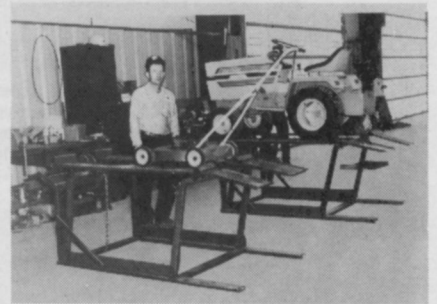

Write No. 702 on reader service card

An invigorator with a removable, all-steel feeder rod penetrates to 31 inches for deep-root fertilization. On the handle is a worm-gear flow control for easy, one-hand regulation of the liquid fertilizer. The rod has a 7/16-inch i.d. to assure fast, free flow, and it is easily cleaned or replaced.

Write No. 703 on reader service card

A lift rack, Nolan's Lift-Quik, raises (and lowers) lawn and garden tractors, snowmobiles, golf carts, and other service and recreation equipment up to 33 1/2 inches for maintenance work at a

convenient level. Sturdily constructed of heavy gauge pipe and steel, the lift rack carries a maximum weight of 1,400 pounds. Track rails adjust from 24 to 40 inches for different widths of equipment. A safety chain offers protection in addition to the powerful winch that lifts and lowers the machinery.

pound operating capacity. At dump height, the models provide 4 inches more reach than the previous series. Different weight distribution results in better loader stability, bucket penetration, and steering control.