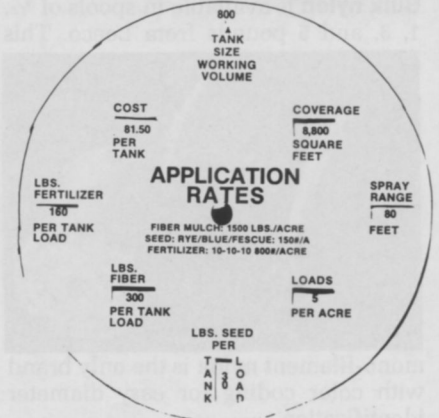

Reinco POCKET PAL™ COST-PROFIT ANALYZER