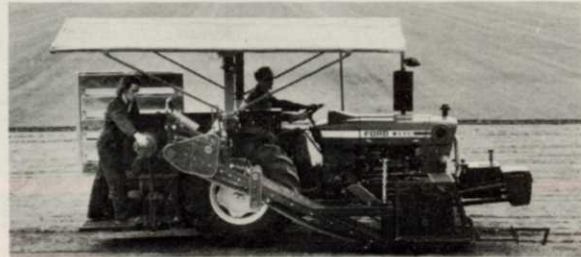

EQUIPMENT

Brouwer Turf Equipment Ltd.

The largest manufacturer of sod harvesters is the Canadian company Brouwer Turf Equipment Limited. A sod producer himself since the mid-60's, Gerry Brouwer began production of the Model A harvester in 1972. Brouwer still farms 1,500 acres of sod in addition to his rapidly expanding equipment business. The unit is designed to either roll, slab or fold and operates off the uncut turf which prevents tracks and turf damage. Brouwer recently announced production of a new line of harvesters, the Model 2000. This unit offers innovative features such as automatic steering, automatic empty pallet loading and four-wall stacking area. It can harvest 2,000 sq. yds. per hour with minimal waste.

Brouwer also makes the light weight Hitch-Hiker fork lift, a side-unloading grass collector, a turf roller, and PTO gang mowers. The company recently established a sales office in Europe to meet sales and service demands of overseas sod producers.

Model 2000 is the newest Brouwer harvester featuring automatic steering and empty pallet loading (top). Model A harvester is used by more sod producers than any other harvester.

Keep plantings, trees, shrubs, sod and indoor plants healthy with

WILT PRUF

ANTI-TRANSPIRANT

WILT-PRUF, the proven anti-transpirant for over 30 years, protects against plant damage due to winter kill, transplant shock, wind burn, drought and air pollution. WILT-PRUF forms a protective coating holding in moisture on plant stems and foliage substantially reducing water loss during periods of excessive evaporation.