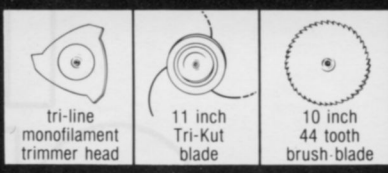

Sturdy, light utility tractors, the L345F and the L345DT from Kubota Tractor Corp. suit general contractors and city or institutional grounds maintenance. Both models have water-cooled, diesel-powered engines. The L345F has four cylinders and two-wheel drive and the L345DT has four cylinders and four-wheel drive.

Standard features include a 2,800 rpm bare engine horsepower rating; a 29 power take-off horsepower rating with front shaft and live two-speed rear PTO; eight forward speeds and two reverse; and a 90.7-cubic-inch displacement. They also come with draft control, power steering, live hydraulics, independent wet disc brakes, and a Category 1 3-point hitch.

Circle 705 on free information card

The 2 cycle, 22.5cc engine, can be operated in any position. Total wgt. 13½ lbs.

1. Monofilament trimmer head
2. 8" Tri-Kut blade
3. (optional) 8"-44 tooth brush blade

HOFFCO ^{T.M.} Brushette

Special merchandising displays available.

CHAIN SAW ATTACHMENT

Also attaches easily to most light-weight chain saws. • 8" Tri-Kut weed blade • 8" 44 tooth brush blade • optional monofilament trimmer • Use for overhead tree and brush trimming.

HOFFCO'S "HUMAN ENGINEERING"

The carrying harness and handle-bars with anti-vibration grips can be adjusted for the comfort, balance and separates operator from cutting and trimming heads.