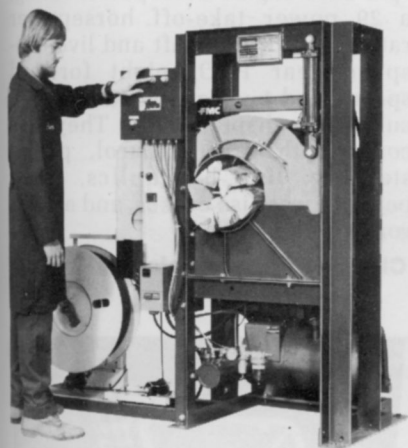

The Firewood Compactor, a self-contained machine, bands logs up to 24 inches long in 12- or 17-inch-diameter bundles. Its hydraulically-powered scissors action collar compresses nested logs under 10 tons of equalized pressure. An FMC Strapper loaded with 1/2-inch polypropylene strapping with a burst strength of 600 pounds, securely bands wood bundles for convenient handling.

The machine's cycle is completely automatic: load in and nest wood to self-regulating capacity, press the safety controls and in 9 seconds the wood is compacted, strapped, sealed, and ejected to the front.

Specifications and a Super 8mm demonstration film are available from Carlson Systems Engineering.

Circle 703 on free information card

Ditch Witch introduces a utility backhoe module, the Model A320, which is designed for use with 30-horsepower-class R30 equipment. The backhoe fits on the front of the R30 vehicle, leaving the rear for use with trencher, vibratory plow, or Combo modules.

The A320 digs to 7 feet, 5 inches deep; its reach is 10 feet, 8 inches. A two-lever control system provides easy operation. Twelve 18- and 24-inch buckets are available.

Circle 704 on free information card