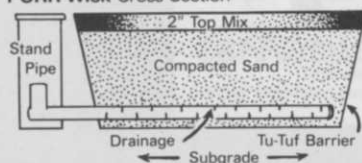

Rates: All classifications 65¢ per word. Box number, $1. All classified ads must be received by Publisher the 5th of the month preceding publication date and be accompanied by cash or money order covering full payment. Mail ad copy to: Dorothy Lowe, Weeds, Trees & Turf, P.O. Box 6951, Cleveland, Ohio 44101.

FOR SALE

AERIAL BASKETS, digger-derricks, stump cutter, brush chipper and Prentice loader. 414 354-8730. Allied Enterprises, 9102 N. 75th St., Milwaukee, Wisc. 53223.

PENNCROSS SOD, mowed 3/16", .10 per square foot. Farm Golf Club, Morrisville, Vermont 05661. (802) 888-3525.

CHEMICAL LAWN SERVICE in south-eastern area. Will top $450,000 volume in 1978. Excellent reputation established. Five application program. Inquiries Box 198, Weeds, Trees & Turf, Box 6951, Cleveland, Ohio 44101.

The PURR-Wick System with

tu-tuf
CROSS LAMINATED POLY-SHEETING

Barriers is a Water Conservor

By building your greens, tees and fairways over Tu-Tuf barrier liners the PURR-Wick way you will be able to cut your water usage a minimum of 50%, and you'll save fertilizer, labor and maintenance costs as well.

Thus you will have total control over your water usage through drought or wet periods. The Tu-Tuf barrier retains water and nutrients and redistributes them to the root-zone as needed.

Write or call for free brochure and ask about our perforated sand trap liner.

PURR-Wick Cross Section

STO-COTE PRODUCTS, INC.
Richmond, IL 60071
Call TOLL FREE 800/435-2621
In Illinois Call 815/675-2358

USED EQUIPMENT

2 — 50' AERIAL BASKETS, brush chipper, stump cutter, 2 sprayers, small crane. Parkway Tree Service, 12026 West Cherry St., Wauwatosa, Wisconsin 53226. 414 257-1555.

FOR SALE; Used tree service equipment, stump cutters, brush chipper, aerial basket unit. Lappe Tree Service Equipment, 1226 South Broadway, New Ulm, Mn. 56073. 507 359-2713.

USED CHIPPERS, skyworkers, Arlo cranes and hydro-ax's. Please call P. C. Gould Sales Company, Box 178, Essex, Conn. 06426. 203 767-1636, Phil or Jeff Gould.

1973 C65 CHEVROLET with 50' working height bucket, fiberglass upper boom, 4 cylinder Wisconsin engine and compressor, utility body. $14,500.00. Picture on request. Livonia, New York. 716 346-3981.

NATIONAL 84" Tri-Plex mower, used 2 seasons on 3 acre residential lawn, like new. $1,500.00. Call 201 453-3205 (N.J.)

FOR SALE: Two (1975, 52 ft.) Hi-Rangers, mounted on Ford F-700, complete with hydraulic tools, $32,000 each; two chip/dump trucks, $5,000 each; two chippers. 206 325-1529.

FOR SALE: Roseman pull type 7 gang hydra gang mower. Model HGP-7. Excellent condition. $4,500.00. Emerald Turf-grass Farms, Inc., Sumner, Washington 98390. 206 863-1261.

FOR SALE: Vermeer model 6 stump cutter, completely reconditioned, $3,500 cash. Green Giant Tree Service 714 292-4641, San Diego, Calif.

TREE SERVICE EQUIPMENT — 4 chippers, 4 aerial bucket trucks, 2 crew trucks. John Mayer, 300 Muir Mill Road, Willits, Calif. 95490. Phone 707 459-2013.

35' SKY WORKER, $4,500, 12" Asplundh brush chipper, 1967 Chev. chipper truck, $3,500. All in good condition. 414 231-5025 after 4:00 P.M.

MISCELLANEOUS

WE DIG TREES. Will move large trees (5' to 10") with 78" tree spade. Will travel. Call or write Floral City Tree Service, 891 N. Dixie Hwy., Monroe, Michigan 48161. 313 241-7510.

BUSINESS OPPORTUNITIES

WANT TO BUY OR SELL a golf course? Exclusively golf course transactions and appraisals. McKay Golf & Country Club Properties, 15553 N. East St., Lansing, Michigan 48906. Phone 517 484-7726.

LEARN LANDSCAPING and the Growing of Plants at home. Start a satisfying business or hobby. Free booklet. Lifetime Career Schools, Dept. A-401, 2251 Barry Avenue, Los Angeles, Ca. 90064.

WANTED TO BUY

WANTED TO BUY: Used Ryan sod cutter with riding roller. Please call 317 266-6198.

AAA TREE SERVICE, INC. is interested in buying all types of used tree equipment. 1292 South Eastlake, Longwood, Florida 32750. Phone 305 339-5242.

WILSON TREE SERVICE — buys all types tree equipment. 1014 Big Cove Road, Huntsville, Ala. 35801.

HELP WANTED