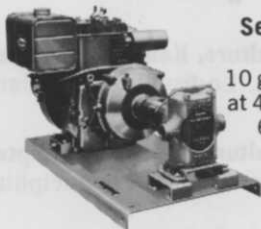

Hypro sprayer pumps

Choose from a wide range of pump designs and materials to suit your requirements: cast-iron, Ni-Resist and bronze pump housings... even nickel plating on piston pumps.

PISTON PUMPS

**Series 5200
Big Twin**
10 gpm output
at 400 psi with
6 hp engine

**Series 5400
4-Cylinder**
25 gpm output
at 600 psi

ROLLER PUMPS

Choice of rubber or nylon rollers

**Series 6500
5 Rollers**
7.6 gpm at 100 psi
6 gpm at 200 psi
4 hp gas engine

**Series 7560C
8-Rollers**
10 gpm at 200 psi
with 4 hp engine

Write for a
FREE Sprayer Pump Handbook

Hypro / **LSI**
A division of Lear Siegler, Inc.
347 Fifth Ave NW, St. Paul, Minn. 55112

Circle 105 on free information card

Products

Solo Motors 12 1/2 hp Model 426, self-propelled high-concentrate mist blower is fitted with a 32-gallon tank for formula concentrations up to 10 times. It runs at two speeds forward and two in reverse. Speed ranges from 2-3 mph, with a formula discharge range from 1 quart to 4 1/2 gallons per minute. Eight standard nozzles can be individually aimed and calibrated. Chemical penetration will exceed a total width of 40 feet. Standard cleated tires will climb 45-degree hills with ease, or optional low-pressure flotation tires may be used to bring compaction to near-zero.