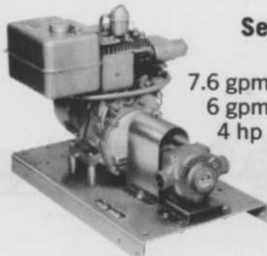

**Series 5400
4-Cylinder**
25 gpm output
at 600 psi

ROLLER PUMPS

Choice of rubber or nylon rollers

**Series 6500
5 Rollers**
7.6 gpm at 100 psi
6 gpm at 200 psi
4 hp gas engine

**Series 7560C
8-Rollers**
10 gpm at 200 psi
with 4 hp engine

Write for a
FREE Sprayer Pump Handbook

Hypro / **LSI**
A division of Lear Siegler, Inc.
347 Fifth Ave NW, St. Paul, Minn. 55112

Circle 105 on free information card

Products

Solo Motors 12 1/2 hp Model 426, self-propelled high-concentrate mist blower is fitted with a 32-gallon tank for formula concentrations up to 10 times. It runs at two speeds forward and two in reverse. Speed ranges from 2-3 mph, with a formula discharge range from 1 quart to 4 1/2 gallons per minute. Eight standard nozzles can be individually aimed and calibrated. Chemical penetration will exceed a total width of 40 feet. Standard cleated tires will climb 45-degree hills with ease, or optional low-pressure flotation tires may be used to bring compaction to near-zero.