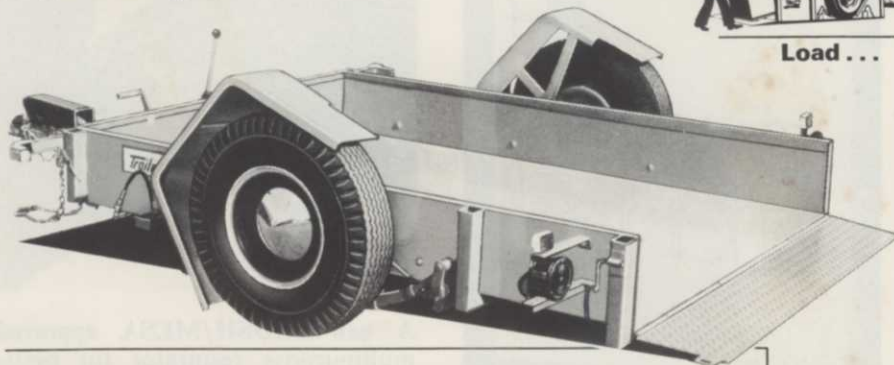

TILTSTER *The low bed trailer that tilts.*

Drop-axle, tilt-type trailer handles loads to 5,000 lbs. Simple, one-man operation. Easy access, tailgate ramp for ground level or low platform loading. Single and tandem wheel models. Bed sizes to 5'10" x 12'.