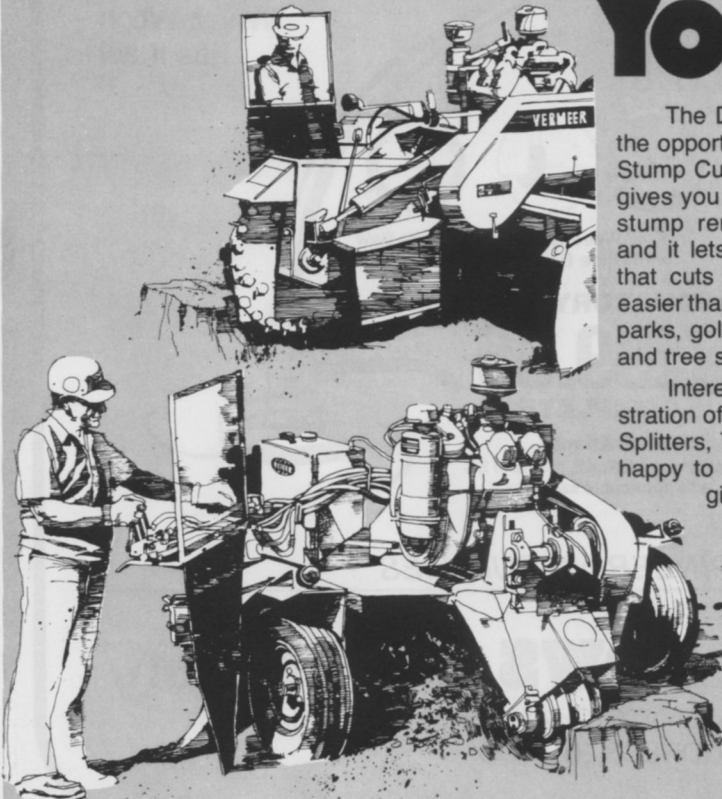

# We demonstrate. You calculate.

The Diggin' Dutchman is giving away a **free calculator\***... just for the opportunity to demonstrate his economical, one-man Vermeer Stump Cutter. Frankly, it's a good deal for both of us. It gives you a chance to compare the Vermeer with costlier stump removal methods under similar conditions... and it lets Vermeer demonstrate its patented machine that cuts stumps into chips in minutes... faster and easier than a whole crew. A proven workhorse for cities, parks, golf courses, landscapers, contractors, utilities and tree service firms everywhere.