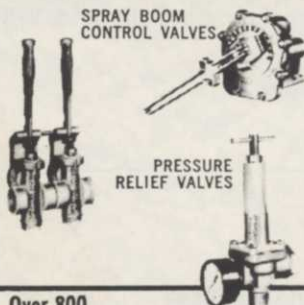

TORO®

Backflow Preventers

For Cross Connection Control

- ¾", 1", 1½" and 2" sizes.
- Double check and reduced pressure principle models.
- Compact, lightweight, for fast installation.
- Modular construction for easy in-line servicing.
- **Meets performance specifications of AWWA. Approved by USC Foundation for Cross Connection Control. ASSE and IAPMO listed.**

SPRAYING SYSTEMS CO.

TeeJet® SPRAY NOZZLES AND ACCESSORIES

Vari-Spacing, Split-Eyelet and Hose Shank BODIES and NOZZLES

Over 800

INTERCHANGEABLE SPRAY TIP TYPES AND CAPACITIES...

tapered edge, even and wide angle flat spray ... hollow and full cone ... disc type hollow and full cone ... and flow regulators. The most complete line for spraying herbicides, insecticides, fungicides, liquid fertilizers and foam solutions. All materials. For complete information write for Catalog 36 ... and for foam spraying ask for Data Sheets 13602 and 13626.