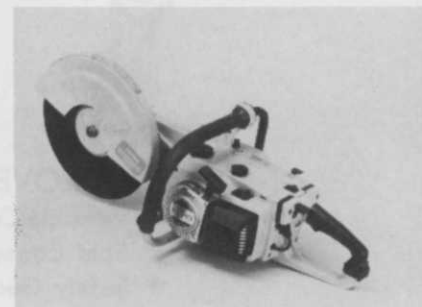

Circle 701 on free information card

Addition of two lawn sweepers now expands Massey-Ferguson's line of lawn and garden care tractor accessories series. Measuring 38" in the MF3860 and 31" in the MF3160 series, the models are manufactured with driver-adjustable brush height control.

Circle 702 on free information card

The 2000 series of bronze electric remote control turf valves by Royal Coach Sprinklers, Inc. conserve water and regulate water flow to avoid runoff. Constructed in stainless steel U-frame solenoid and totally encapsulated with 18/30 volt,

50 or 60 hertz, 2.0 watt coil, the valves feature a finger control brass bleed plug to flush the valve without bothering its wiring or body.

Circle 703 on free information card

TH Manufacturing Co., Inc. now introduces its trim & hoe edging blade designed for work with gasoline powered edgers. The edger makes a clean, neat 1-5/8" line to form an attractive grass boundary. It works with equal skill as a right handed or left handed edger.

Circle 704 on free information card

Echo's cut-off saw attachment for its 60S, 601S, 602VL, 702VL, and 1001VL models uses a 12" blade to cut through such hard surfaces as steel brick, aluminum, iron pipe, concrete and asphalt. Its wrap around handle lends the saw for easier horizontal and vertical cuts through more efficient balance and acts as a handle to keep the blade off the floor.