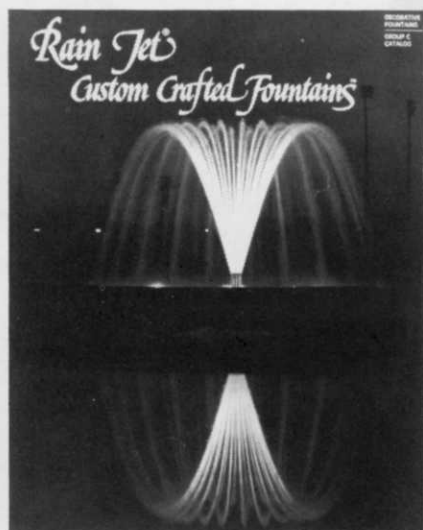

Products

Over forty actual and unretouched full-color photographs in a new 16-page catalog illustrate Rain Jet's Group "C" line of patented "Custom Crafted" fountains. These new high efficiency fountains achieve breathtaking Water SculptureSM in an infinite array of motion, texture and color, and are designed for economical use of electric power.