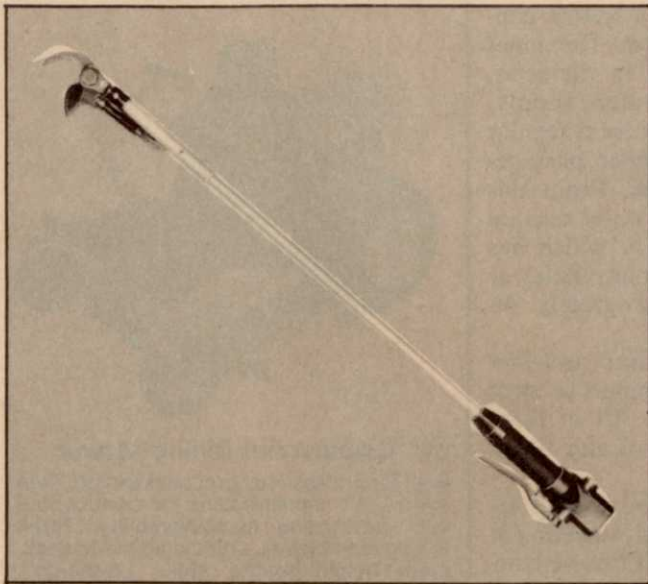

REAR-MOUNTED LAWN MOWER: Woods Division of Hesston Corp., Oregon, Ill.

The new model RM90 covers a 7 and one half foot cutting swath. The blades overlap for a smooth, clean cut that leaves turf with a freshly manicured appearance. The 3-point hitch hook-up is designed for fast, easy and safe attachment to tractors with 25 to 50 HP ratings. For more details, circle (709) on the reply card.

NODE-A-BODE: F.G.F. Corp., St. Charles, Ill.

Here's a golf course irrigation shelter that doesn't look like a big green tombstone. This unit is constructed from tough fiberglass and doubles as a tee bench. The overall height is 8 and one half feet with a roof diameter of 8 feet. It is available in a choice of colors for both roof and body to blend with any landscape. For more details, circle (710) on the reply card.

TREE PRUNER: New Draulcs, Inc., Salt Lake City, Utah

This lightweight pruner bites off two inch thick branches instantly. The powerful, sharp jaws cut cleanly and quickly eliminating bruised and crushed branches. The pruner operates from your existing hydraulic system whether you own a truck, tractor, aerial lift or hydraulic power unit. For more details, circle (711) on the reply card.