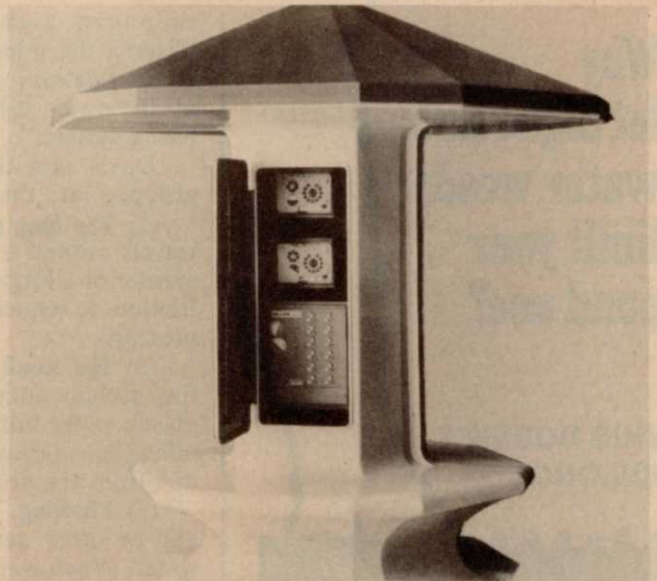

REAR-MOUNTED LAWN MOWER: Woods Division of Hesston Corp., Oregon, Ill.

The new model RM90 covers a 7 and one half foot cutting swath. The blades overlap for a smooth, clean cut that leaves turf with a freshly manicured appearance. The 3-point hitch hook-up is designed for fast, easy and safe attachment to tractors with 25 to 50 HP ratings. For more details, circle (709) on the reply card.

NODE-A-BODE: F.G.F. Corp., St. Charles, Ill.

Here's a golf course irrigation shelter that doesn't look like a big green tombstone. This unit is constructed from tough fiberglass and doubles as a tee bench. The overall height is 8 and one half feet with a roof diameter of 8 feet. It is available in a choice of colors for both roof and body to blend with any landscape. For more details, circle (710) on the reply card.

TREE PRUNER: New Draulcs, Inc., Salt Lake City, Utah

This lightweight pruner bites off two inch thick branches instantly. The powerful, sharp jaws cut cleanly and quickly eliminating bruised and crushed branches. The pruner operates from your existing hydraulic system whether you own a truck, tractor, aerial lift or hydraulic power unit. For more details, circle (711) on the reply card.