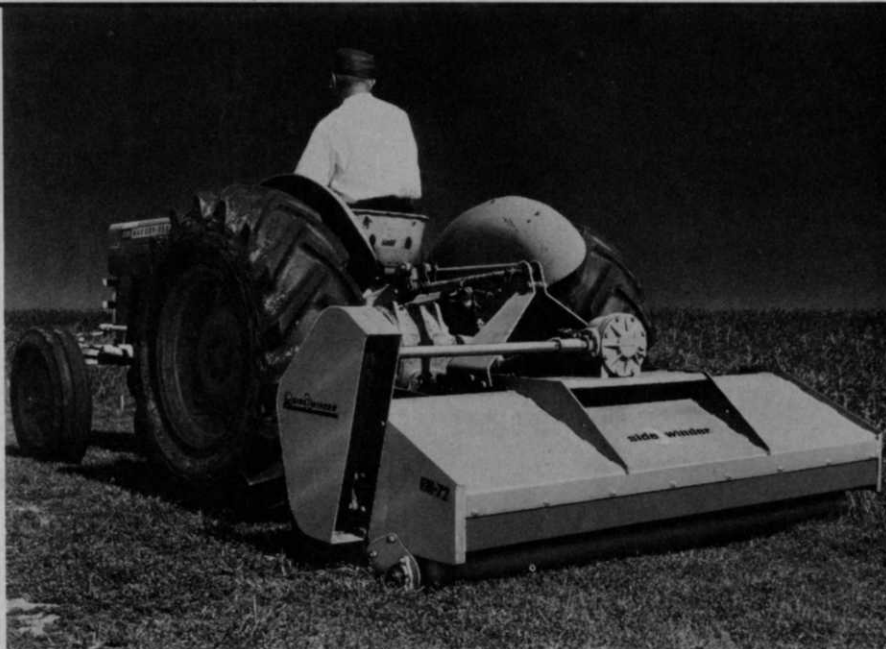

The organization's 9th annual convention and field days is slated for July 16-19 at the Sheraton Inn, Washington-Northeast (located in New Carrollton, Maryland). The event gets underway Tuesday night with an open house at the exhibit arena from 6 to 10 p.m. where the latest in equipment, supplies and services will be displayed. Other activities planned for the meeting include equipment demonstrations, tours of local sod farms and many social activities.

## Flail Mower FM-72

The improved safety of flail mowing (compared to rotary cutting) plus a carpet-smooth finish in 6-foot wide swath. The new Side-Winder FM-72, designed for safer industrial, commercial and institutional mowing. Heavy steel shield and extra strong rubberized safety curtain give protection for operator and bystanders. New patented blade design thatches grass and weeds for smooth, well-groomed finish. Residue is pulverized for cleaner appearance and faster decomposition. Dyna-balanced blade drum protects bearings and gives a much smoother, quieter, vibrationless operation. Compare the FM-72 with any large capacity mower for a safe design and top performance.