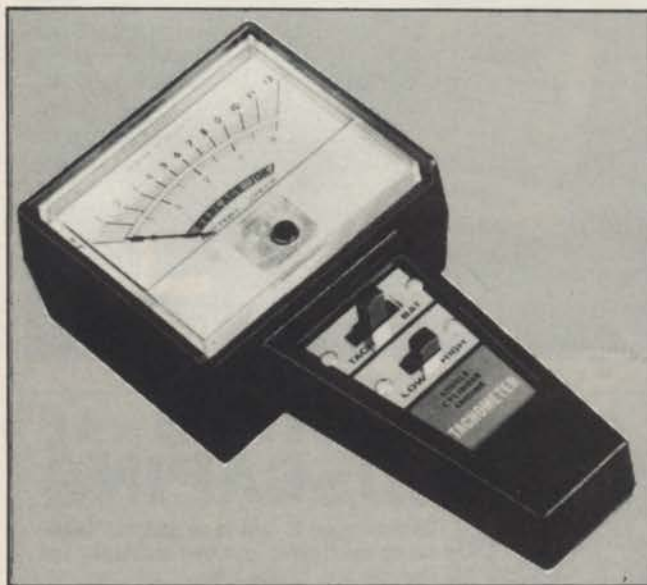

CORE PROCESSOR: Ryan Turf Equipment, Lincoln, Neb.

This processor collects cores, processes them, separates thatch from soil, spreads as topdressing and works soil particles into the turf. This implement can be coupled to and operated simultaneously with Ryan's aerator. A machine operator and an assistant are all the manpower needed to operate the aerator and core processor attachment. For more details, circle (706) on the reply card.

WIRELESS TACHOMETER: Dixson, Inc., Grand Junction, Colo.

A wireless tachometer ideal for use with one cylinder 2 and 4 cycle engines. Engines revolutions are measured without stopping the engine or making any connections. The tach is merely held near the spark plug to take a reading. A built-in antenna receives radiated pulses which are converted into R.P.M. readings. The instrument is equipped within ± 2 percent of full scale. For more details, circle (707) on the reply card.

PORTABLE SPRAY BOOM: Agricultural Chemical Service, Bellaire, Tx.

This portable spray boom can be used to apply insecticides to the top of tall trees where large equipment cannot go. The unit can be used separately. It's limited in operating distance from the power and material source only by the length of the hose. The boom can be extended to 30 feet, with a total spray ceiling of around 75 feet, operating at 350 P.S.I. for extra high places. It can also be lowered to 12 feet when excess height is not necessary. For more details, circle (708) on the reply card.