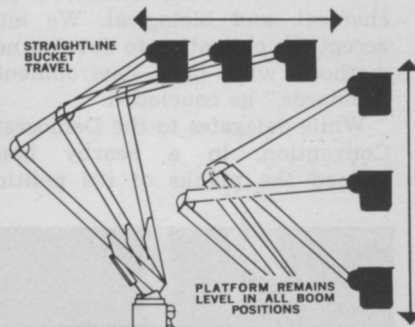

The 4-station controller operates Toro's ¾-inch and 1-inch pin-type hydraulic valves. Since it utilizes the water coming from the sprinkler mains through the pin metering device of the valve to open and close the valves, clean water is recommended.

Both controllers may be automati-

... that's needed for safer, more productive tree trimming and line clearing.

More than 20 years refinement in design and construction account for the No. 1 position HI-RANGERS hold among owners and operators of mobile personnel towers for overhead work.