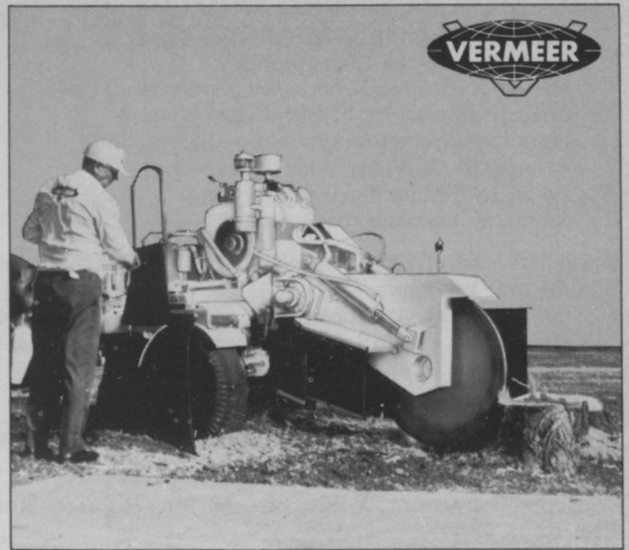

2460A Stump Cutter...Big Machine with Big Reach

Removes large stumps in minutes... without repositioning

Vermeer's big 65 hp 2460A Stump Cutter means fast, easy, safe stump removal... it means you save thousands of dollars annually. Its high-speed cutting wheel moves in, out, across to chew out big stumps in minutes... without repositioning the tow vehicle. And "The Diggin' Dutchman's" new swing tongue hydraulically telescopes and swings, left and right, to finish off largest stumps in hard to reach spots. Let us sink our teeth into your stump problems. Write "The Diggin' Dutchman" for information and complete literature.

Another Stump Cutter From . . .

THE DIGGIN' DUTCHMAN

VERMEER TREE EQUIPMENT DIVISION
7212 W. Washington • Pella, Iowa 50219

... and it's easy to maneuver! Digs 24" below the ground, up to 72" wide. Straight across cutting movement gives strict control next to streets, curbs, sidewalks, etc. Low silhouette design lets you operate easily in tight spots, under low objects.

For More Details Circle (121) on Reply Card

B

B.A.G. Corporation, 9443 Sherwood Glen, Dallas, Texas 75228

Bags, bucket shaped, PVC coated polyester fabric

Baker Equipment Leasing Corp., Box 25609, Richmond, Va., 23260

Aerial towers, mobile equipment
Derricks, mobile equipment

Bartlett Mfg. Co., 3024 East Grand Blvd., Detroit, Michigan 48202

Saws, tree, combination pruner and saw
Saw, pruning, hand
Saw sheaths
Tree Bracing materials
Bartlett tree paint

Bar-Way Mfg. Co., P.O. Box 640, Stamford, Conn. 06904
Spray guns, long range, worm-gear control on end of barrel end

BASF Wyandotte Corporation, 1609 Biddle Ave., Wyandotte, Michigan 48192

Turf, soil amendment

John Bean, Division of FMC Corporation, 1305 S. Cedar St., Lansing, Michigan

Sprayers, hydraulic, all purpose, pull type, stainless steel tanks
Mistblowers, truck mounted
Mistblowers, nozzle parts
Flamethrowers, (sprayers)

Beck Manufacturing Co., P.O. Box 752, Auburn, Alabama 36830

Lawn-O-Matic, turf grass planter
Sod-O-Matic, sod harvester and laying system
Sod Cutter, cuts 3 strips at the same time

Beeco Products Co., Fort Washington, Pa.
Beeco-Mist, spray sleeve, model 275 spray head

Bell Helicopter Co., P.O. Box 482, Fort Worth, Texas
Helicopters

Bemis Company, Inc., 800 North Star Center, Box 215, Minneapolis, Minnesota 55402

Bags, tree balling
Bags and liners, plastic construction

Erosion control materials

Bags, litter
Bags, grass catcher
Twine, tying and wrapping

Bermuda King Co., Rt. 1, Box 33, Okarche, Okla. 73762

Bermuda grasses, sprig planters
Bermuda grasses, sprig harvesters

Beseler Equipment Co., 5417 Oaklawn Ave. S., Minneapolis, Minnesota 55424

Tree slings
Mistblowers, truck mounted
Tree movers

Bete Fog Nozzle, Inc., Greenfield, Mass.

Stubbies, nozzles, mini-sized, three cone angles, flow rates from 3 to 300 gpm

Big "J" Products, Route 1, Hanna, Indiana 46340

Sod harvester, dual palleted

Billy Goat Industries, Inc., P.O. Box 229, Grandview, Mo. 64030

Vacuums, indoor or outdoor, 3 1/2 hp to 8 hp; self-propelled and push models; gasoline, propane, electric or battery driven

The Black & Decker Mfg. Co., 701 E. Joppa Rd., Towson, Md. 21204

Drills
Saws, circular, table, radial arm, handheld
Trimmers, hedge, grass

John Blue Co., P.O. Box 1607, Huntsville, Alabama 35807

Spreaders, fertilizers (liquid, dry, bulk)
Tanks, spray and fertilizer
Sprayers, mounted and pull type, rights-of-way

BMB Co., Inc., North Vermont at 9th, Holton, Kansas 66436

BMB Suburban 48, mower, rotary, 48" trail type with 8 hp engine, offset left or right 24", wheels side or rear mounted

The R. H. Bogle Company, Oronoco & Lee Streets, Alexandria, Virginia 22313