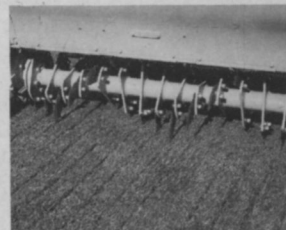

**HOWARD
ROTAVATOR**

For More Details Circle (113) on Reply Card