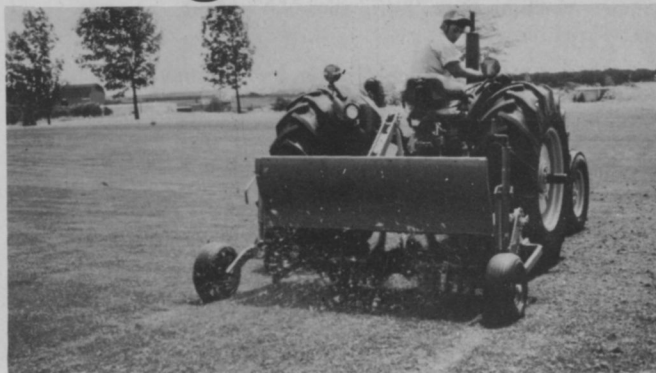

# It's not just another slicing machine

IT DOES MUCH MORE... IT PROVIDES **TOTAL TURF AERIFICATION**  
 ... In a single pass, the new Howard TURF-QUAKER will completely  
 relieve compaction, remove excess thatch, and open the soil for water  
 and nutrients. It uses a unique auger-like blade pattern that slices into  
 compacted turf, rapidly moving it from side to side with a firm shaking  
 action that loosens it down to the roots. The turf is left completely open  
 to all the water and nutrients it needs.