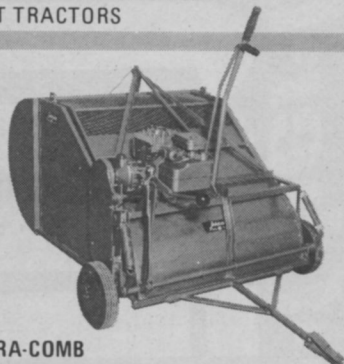

#### WINCH (HOIST)

Fairmont Hydraulics  
Hoffco, Inc.  
Ideal Crane Div.  
International Harvester Co.

## ALPHABETICAL LISTING OF SUPPLIERS

**WEEDS TREES and TURF  
Advertisers  
Listed in Boldface Type**

**LOADER & TERRA-BLADE  
MOWER OR TERRA-BLADE  
MOUNT WITH LOADER ON  
MOST TRACTORS**

**TERRA-COMB  
FOR LAWN MAINTENANCE  
AND GROUND KEEPING  
THACHING OR POWER RAKING**

**JOHNSON** HYDRAULIC EQUIPMENT CO.  
215 WEST 78TH STREET • MINNEAPOLIS, MINNESOTA 55420

- Abbott Laboratories, North Chicago, Ill. 60664  
Dipel, bacillus thuringiensis biological insecticide
- Ace Pump Corp., 1650 Channel Ave., Memphis, Tenn.  
Pumps
- Ackley Manufacturing Co., 13770 S.E. Ambler Rd.,  
Clackamas, Oregon 97015  
Tree pruner, hydraulic driven  
Circle saw, hydraulic driven  
Pole chain saw, hydraulic driven  
Pistol grip chain saw, hydraulic driven  
Circle saw, pneumatic driven
- Acme Products, 1201 Kalamazoo St., South Haven, Michigan  
49090  
Gas masks, respirators
- J. & L. Adikes, Inc., 182-12 93rd Ave., Jamaica, New York  
11423  
Gro-Well® Insecticides, herbicides, fungicides (Liq., WP,  
and Gran.), fertilizers, grass seeds including Adelphi,  
NK-100 and NK-200
- Adventure Line Mfg. Co., 3333 Main St., Parsons, Kansas  
67357  
Astro hook, crane and ladder combination  
Power tailgate, 100 lbs. lift for pickups  
Highworker, folding platform for tree trimming 9-18 ft.  
Hoist, 750 lb. and 2,000 lb. capacity
- Agrico Chemical Company, P.O. Box 3166, Tulsa, Oklahoma  
74101  
Country Club fertilizers and weed or insect control  
products for turfgrass and gardens