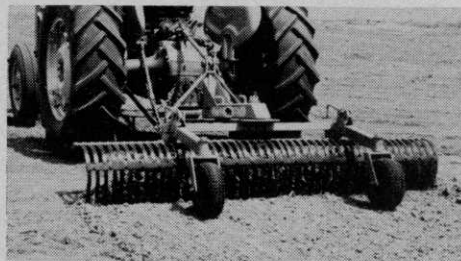

The Budget Cutter

SATURN VI

When economy really counts, count on saving when you buy and continued savings as long as you operate the SATURN VI. Servis' new 72-inch rotary mower is designed especially for low-cost, light-duty general mowing, but built with heavy 10-gauge steel for long life and low maintenance.

Available in lift-type or pull-type with torque limiter and replaceable skid shoes standard on both models. Tail wheel is standard on the lift-type. Pull-type features an automatic leveling device, to maintain a uniform cut, and reversible wheels for either center or trailing position.

Optional equipment available includes dual shredding blades, front and rear chain guards, drive-shaft safety shield, and dishpan-type blade carrier. For wheel-type tractors with drawbar ratings of 30-50 hp. See your nearest authorized Servis dealer for the best in economy mowing — the SATURN VI.

The Servis Landscaping rake is available in two models. The Little Rhino Model features right and left offset. The Lone Star Model is recommended for operations where offset features are not required.