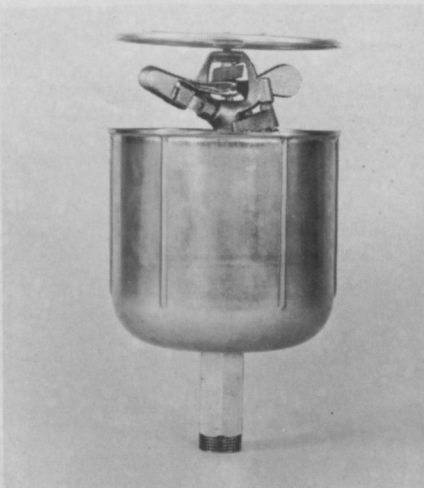

Its new all-brass Pop-Up Impulse Sprinkler defies breakdown and the need for replacement, says Turf Irrigation Corp., Commack, N.Y. Spray diameters can be regulated, plunger assembly can be

taken out without need to remove housing from ground, Turf contends. Unit requires only shallow trenching because of its small size. For more details circle (705) on reply card.