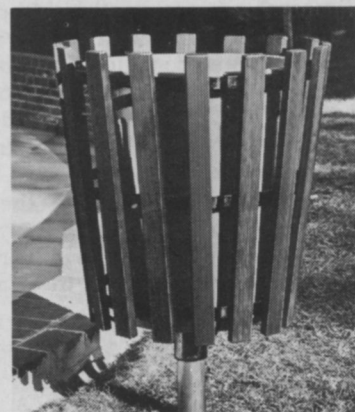

Victor Stanley, Inc.'s (Dunkirk, Md.) "Litter King" receptacle takes care of trash beautifully. Walnut-stained cypress wood slats and reinforced steel rings and struts withstand even extreme weather conditions, says Victor Stanley. Unit is dip-coated to prevent rust and rot and to maintain finish. Comes with 22-gal. plastic container. For more details circle (709) on reply card.