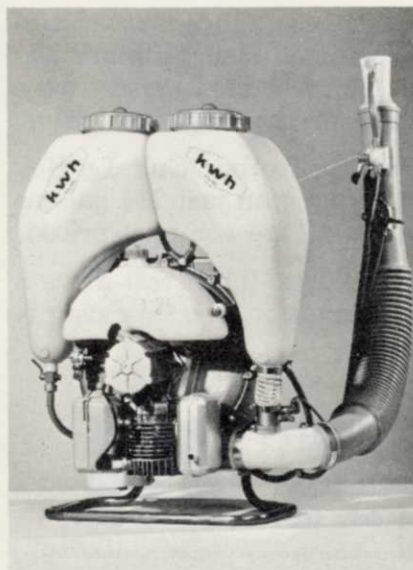

## Designed for the Turf Care Industry

A grounds sweeping machine designed to work on both turf and paved surfaces is now offered by the Turf-Vac Co., 3342 Olive, Long Beach, Calif. 90807. Operating without brushes or rakes, this Turf-Vac Model GPU provides a 4-ft. sweep at speeds up to 10 mph. As the sweeping action is produced by a vacuum system, the unit can be used on wet or dry, paved or grassy surfaces. Its mulching system reduces dry grass and leaves to fine particles, tin cans to quarter-sized pieces. The debris is caught in a 27-cu. ft. capacity nylon bag for easy handling. Powered by a 24-HP Kohler engine, the rust-proof fiberglass van has a short 30-in. turning radius. Ground speed is controlled through a separate hydraulic system that allows the blower to run at a constant speed for maximum efficiency.

New, safety Wire Screen MonoGoggle (model 208) has been offered by American Allsafe Co., Inc., 273 Niagara St., Buffalo, N. Y. 14213. With an anodized aluminum screen lens designed to reduce glare, the goggles provide eye protection from impact and flying particles and resist pitting, scratching and fogging. Flexible and lightweight, they conform easily to facial contours.

Vandermolten Export Co. introduces lightweight Knapsack Mistblower-duster, designed for greater power plus ease of handling. Only 20 lbs., the unit is powerful enough to spray 40 ft. high. It provides deeper penetration and better coverage in addition to saving time, says Vandermolten. Write the co.: P.O. Box 967, West Caldwell, N.J. 07006.