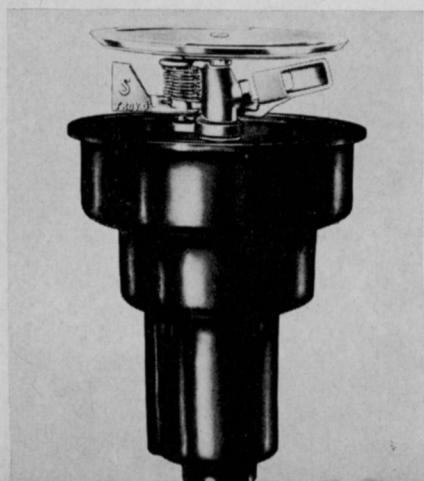

New Products . . .

For Irrigation Contractors And Turfgrass Supervisors

Irrigation system, left, reduces conventional moving time by 75% while reducing crop damage. Tangential spokes, single clamp hubs, rigid couplers, and a heavy-duty power mover, are outstanding features of this improved Shur-Roll system. The quarter-mile line normally consists of 34, five or seven foot wheels, with 32 sprinklers and rigid couplers located every 40 feet. The improved tangential spoke (as in bicycle wheels) gives 60 to 100 percent greater rim support than conventional radial spokes. A 3 h.p. engine (4 h.p. optional) drives the power-mover through a transmission with forward or reverse gears. The two mover wheels are chain driven for better traction. For more information write W625, John Bean Div., Box 9490, Lansing, Mich.

New automatic timer for both commercial and residential use (Models S-12 and S-6) is attractively styled and economically priced. Contractors will find it well adapted to residential system installations and the company reports it equally suitable for larger turf irrigation systems. Write The Skinner Irrigation Co., P.O. Box 70, Troy, Ohio 45373.

Celcon body sprinkler (Model URC-2) left, for both commercial and residential irrigation features $\frac{3}{4}$ " inlet sprinkler with brass cover plate. Unit was developed primarily to combat rising cost of cast materials. Company reports durability equal to the metal product and the price more attractive. Write Skinner, P.O. Box 70, Troy, Ohio.

John Bean's Sequa-Matic, grid-type solid set of irrigation systems now feature the V-2 Sequa-Matic valve with aluminum couplers. New capacity is 10 to 30 g.p.m. Automatic sequencing valve controls individual sprinklers by water pressure on lateral lines up to $\frac{1}{4}$ miles long. Write John Bean Div., 1305 S. Cedar, Lansing, Mich. 48910.