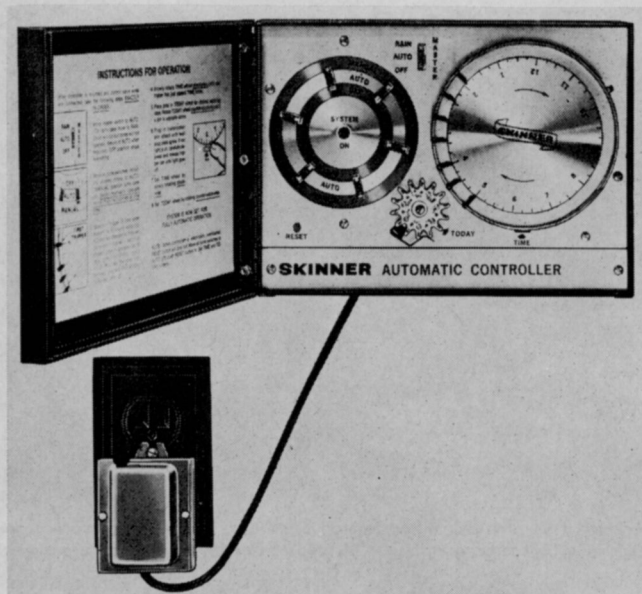

New Products . . .

For Irrigation Contractors And Turfgrass Supervisors

Irrigation system, left, reduces conventional moving time by 75% while reducing crop damage. Tangential spokes, single clamp hubs, rigid couplers, and a heavy-duty power mover, are outstanding features of this improved Shur-Roll system. The quarter-mile line normally consists of 34, five or seven foot wheels, with 32 sprinklers and rigid couplers located every 40 feet. The improved tangential spoke (as in bicycle wheels) gives 60 to 100 percent greater rim support than conventional radial spokes. A 3 h.p. engine (4 h.p. optional) drives the power-mover through a transmission with forward or reverse gears. The two mover wheels are chain driven for better traction. For more information write W625, John Bean Div., Box 9490, Lansing, Mich.

John Bean's Sequa-Matic, grid-type solid set of irrigation systems now feature the V-2 Sequa-Matic valve with aluminum couplers. New capacity is 10 to 30 g.p.m. Automatic sequencing valve controls individual sprinklers by water pressure on lateral lines up to $\frac{1}{4}$ miles long. Write John Bean Div., 1305 S. Cedar, Lansing, Mich. 48910.

All models in Rain Bird's Series 25 impact sprinklers now have new friction collars that improve the ease with which sprinkler arc can be adjusted. New stainless steel collar has a pinch control and smooth glide action that allow greater accuracy in setting the watering arc of the sprinkler. The series includes sprinklers that cover full and part circle or part circle only; some models have a Precision Jet Arm to avoid back splash. Information from Rain Bird, 7045 No. Grand Ave., Glendora, Calif.