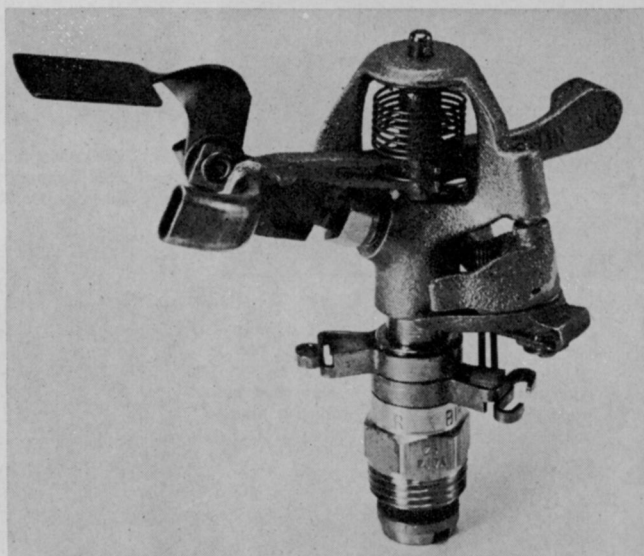

New Products . . .

For Irrigation Contractors And Turfgrass Supervisors

Irrigation system, left, reduces conventional moving time by 75% while reducing crop damage. Tangential spokes, single clamp hubs, rigid couplers, and a heavy-duty power mover, are outstanding features of this improved Shur-Roll system. The quarter-mile line normally consists of 34, five or seven foot wheels, with 32 sprinklers and rigid couplers located every 40 feet. The improved tangential spoke (as in bicycle wheels) gives 60 to 100 percent greater rim support than conventional radial spokes. A 3 h.p. engine (4 h.p. optional) drives the power-mover through a transmission with forward or reverse gears. The two mover wheels are chain driven for better traction. For more information write W625, John Bean Div., Box 9490, Lansing, Mich.

Celcon body sprinkler (Model URC-2) left, for both commercial and residential irrigation features $\frac{3}{4}$ " inlet sprinkler with brass cover plate. Unit was developed primarily to combat rising cost of cast materials. Company reports durability equal to the metal product and the price more attractive. Write Skinner, P.O. Box 70, Troy, Ohio.

All models in Rain Bird's Series 25 impact sprinklers now have new friction collars that improve the ease with which sprinkler arc can be adjusted. New stainless steel collar has a pinch control and smooth glide action that allow greater accuracy in setting the watering arc of the sprinkler. The series includes sprinklers that cover full and part circle or part circle only; some models have a Precision Jet Arm to avoid back splash. Information from Rain Bird, 7045 No. Grand Ave., Glendora, Calif.