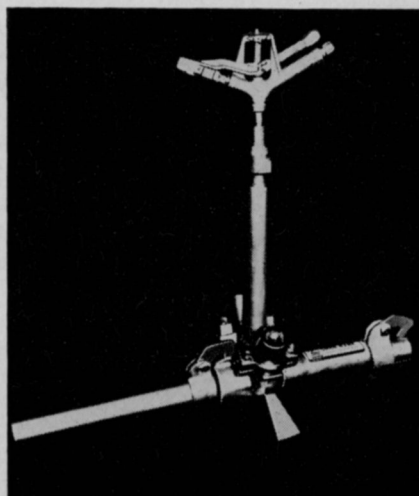

New Products . . .

For Irrigation Contractors And Turfgrass Supervisors

Irrigation system, left, reduces conventional moving time by 75% while reducing crop damage. Tangential spokes, single clamp hubs, rigid couplers, and a heavy-duty power mover, are outstanding features of this improved Shur-Roll system. The quarter-mile line normally consists of 34, five or seven foot wheels, with 32 sprinklers and rigid couplers located every 40 feet. The improved tangential spoke (as in bicycle wheels) gives 60 to 100 percent greater rim support than conventional radial spokes. A 3 h.p. engine (4 h.p. optional) drives the power-mover through a transmission with forward or reverse gears. The two mover wheels are chain driven for better traction. For more information write W625, John Bean Div., Box 9490, Lansing, Mich.

Celcon body sprinkler (Model URC-2) left, for both commercial and residential irrigation features $\frac{3}{4}$ " inlet sprinkler with brass cover plate. Unit was developed primarily to combat rising cost of cast materials. Company reports durability equal to the metal product and the price more attractive. Write Skinner, P.O. Box 70, Troy, Ohio.

All models in Rain Bird's Series 25 impact sprinklers now have new friction collars that improve the ease with which sprinkler arc can be adjusted. New stainless steel collar has a pinch control and smooth glide action that allow greater accuracy in setting the watering arc of the sprinkler. The series includes sprinklers that cover full and part circle or part circle only; some models have a Precision Jet Arm to avoid back splash. Information from Rain Bird, 7045 No. Grand Ave., Glendora, Calif.