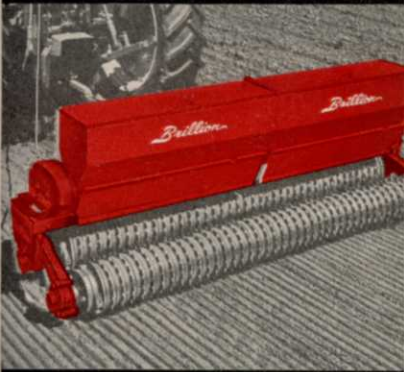

WEEDS TREES and TURF

May 1966
Volume 5, No. 5

FORMERLY WEEDS AND TURF

Our well-known 5'4" model

and NEW 8' and 10' seeders

are not FREE
...but almost!

The savings on seed alone will often pay for your Brillion landscape seeder in just a few days of use. And that's only the beginning.

A Brillion conditions the seedbed and seeds in one pass — *without additional help, equipment, or operations.* Its front rollers crush lumps, press down small stones, and pack the soil into a clod-free seedbed — exclusive brush agitators accurately meter out seed even at heavy seeding rates — and the smaller rear wheels gently firm the moist earth around the seeds for fast, complete germination and healthier growth. The result: Lush carpets of lawn *at half the conventional seeding rate.*

So give yourself a Brillion landscape seeder — 5'4", 8' and 10' seeding widths. It pays for itself in a few days of use. Send coupon.

Brillion

BRILLION IRON WORKS, INC.
Dept. LS-59-5, Brillion, Wis. 54110