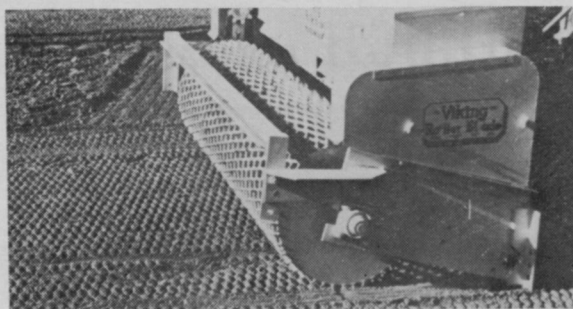

### NOW JARI WHIPS WEEDS ON LAND AND UNDER WATER

Pesky weeds have marred the beauty of lakeshore homes and spoiled the swimming and boating. With the new Underwater Mower, Jari can beat the weeds wherever they are. This Underwater model mows 'em from the surface to a depth of 42". Now, any beach can be fun. And on land, the heavy duty Monarch Sickle Bar Mower knocks weeds down even on rough, rocky ground or steep slopes.

#### New Underwater Weed Mower

- ★ Clears a 42" wide swath
- ★ Easy to mount on standard rowboats
- ★ Adjustable cutting depth

#### Monarch Sickle Bar Mower

- ★ Self propelled, 3 H.P. Model
- ★ 36" or 44" sickle bars
- ★ Won't throw stones, glass

For more information write:

**jari** PRODUCTS, INC.  
2995 Pillsbury Avenue  
Minneapolis 8, Minnesota

### does all 12 Landscape Jobs

Light Tillage	Fine Grading	Clod Busting
Precision Seeding	Compaction	Leveling
Fertilizing	Top Dressing	Aerating
Mulching	Raking	Renovating

One, low cost tool does them all. Turns 600 sq. yards of average, rough graded land into a level, clodless, fine graded seedbed . . . in 20 minutes. The blade, floating between the roller and the tractor wheels, cuts high spots . . . spreads dirt out level . . . fills low spots . . . automatically.