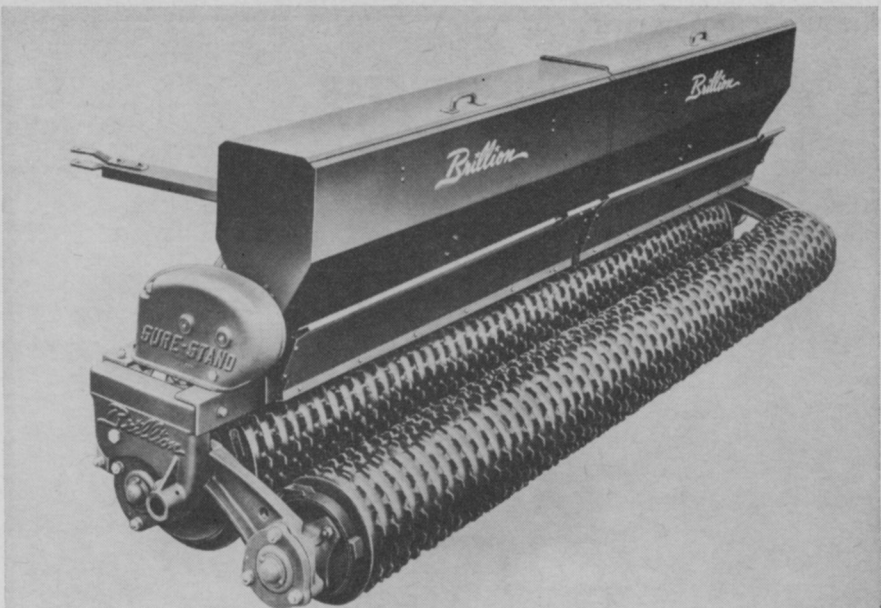

**Brillion Machines Designed
For Big Landscape, Sod Work**

Machines that reportedly enable one man to prepare the seedbed and plant seed in one operation, at a rate of 50 to 60 acres a day, are now manufactured by Brillion Iron Works, Brillion, Wis. These SSL, 8- and 10-foot seeders have built into them brush agitators and precisely calibrated seeding devices said to provide additional savings of up to 50% on expensive seeds.

A double set of notched semi-steel rollers press down small stones into the soil, crush lumps, and eliminate air pockets to form a clodfree seedbed. The precise seeding mechanism accurately meters seed at preset rates into the small furrows formed by the front rollers. The smaller rear wheels are offset to split the ridges and furrows and tuck the seed into the desired top half-inch of the moist soil for fast germination.

Named SRS pulverizers, sin-

Preparing seedbed and seeding major landscape projects and sod farms in a single one-man operation is possible with SSL model seeding machines, manufacturer Brillion Iron Works says. These machines are built in 8- and 10-foot sizes, and have brush agitators.

gle-gang models have 9-, 10½- and 12-foot rolling widths. Triple-gang pulverizers are available in rolling widths from 15 to 20 feet.

The pulverizers incorporate semi-steel cast iron wheels, 21 inches in diameter and 6 inches

wide, weighing 60 pounds. Wheels are carried on a 4-inch pipe axle and have triple-sealed, lifetime, lubricated bearings.

For further information on this equipment write to Farm Implement Div., Brillion Iron Works, Inc., Brillion, Wis. 54110.

**PETERS
SPECIAL**

**SOLUBLE
FERTILIZERS**

Completely chelated all purpose feeds

Contain all necessary trace elements in a completely available form. - - Contain very effective color tracers - - Contain effective penetrating agents. - -

Ideal for all types of foliar, turf and root feeding.
Compatible with all commonly used spray materials.
The finest soluble fertilizers ever made! Try them and see!
Inquire from your jobber or write direct to us for further information.

ROBERT B. PETERS CO., INC.
2833 PENNSYLVANIA ST. ALLENTOWN, PA.

**FOR SOD GROWERS
CERTIFIED SEEDS**

Merion Kentucky Bluegrass
Delta Kentucky Bluegrass
Newport Kentucky Bluegrass
Penncross Creeping Bent
Seaside Bent (Coos Co.)
Norlea Perennial Ryegrass
and other fine Turf grasses and
Mixtures to your specifications.

Available Prompt or
Later Delivery
Prices on Request

CHANDERLIN SEED CO.
Alex Sehmeyer, Vice-Pres.

Chimney Rock and Foot Hill Road
Bound Brook, New Jersey

Phone: 201-ELLIOT 6-8702