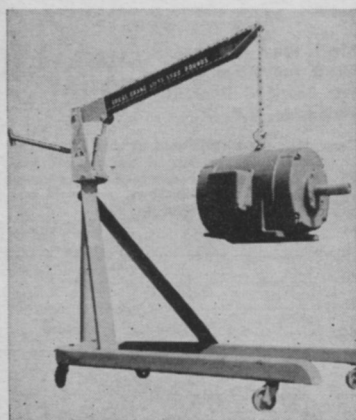

ONE-MAN HYDRAULIC CRANE

Comes complete with truck mount and 6-ft. chain. Can be mounted on any type truck. Accessories include Nylon Adjustable Tree Sling, $27.50; Barrel Chain, $4.95; Stiff Leg for use under truck bumper, $9.95. Floor Dolly shown only $99.50. Crane is interchangeable from dolly to truck mount.

1500-Lb. Capacity **$119.50**   2500-Lb. Capacity **$169.50**

Sold on Guaranteed Performance basis or money back.

If check accompanies order we pay freight to your door. Call collect to place your order.

IDEAL CRANE

DIVISION BERT PARKHURST & CO.

15051 East Admiral Pl.

Tulsa 18, Oklahoma

Telephone: 918+GE 7-3313