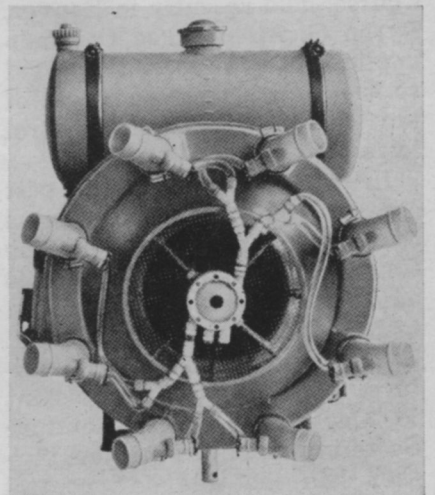

● HERE'S SOLO IN ACTION 3

Now meet the Super Custom, the newest in SOLO's line of sprayers designed to the exacting specifications of professional sprayers. You may couple the Super Custom to any size tank or drum exactly as you wish and need.

Below is the famous SOLO Motor Scythe with 3½ ft. cutter bar, a self-propelled workhorse for mowing stubborn grass and weeds. Excellent for those hard-to-reach places like steep slopes, bridge abutments, drainage ditches, underfence areas, etc. Dealer inquiries invited. Send the coupon for details.