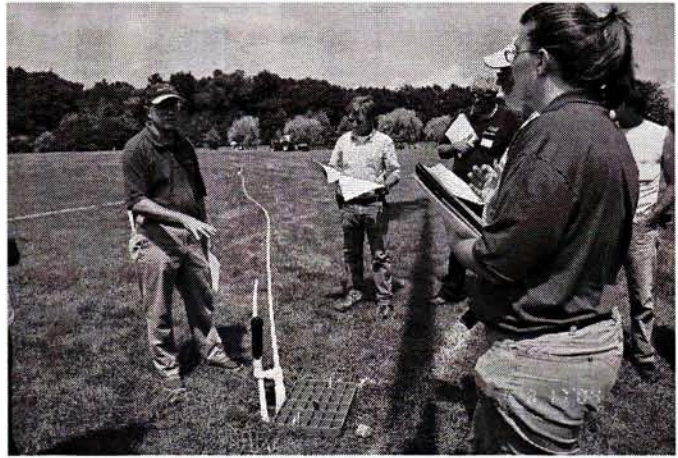

Aer-Core Blec Sandmaster Slice & Fill

Bill Wise - Irrigation Class - Rainbird

Central Irrigation - Jerry Catoggio and Assistant

Dean Marzocca, SFMANJ treasurer, announcing the day's schedule

E & M Golf Supply WaterWick

Storr Tractor Company

Distributors of Commercial Turf Equipment & Irrigation
New Jersey State Contract Vendor

The Groundsmaster 4100-D is the most powerful mower
in its class with high quality cutting performance.